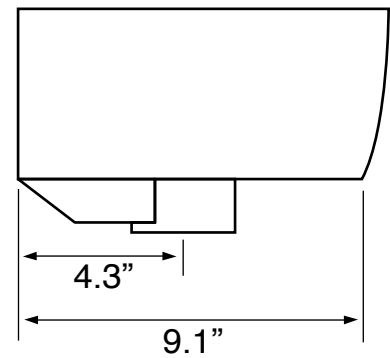

Features

- With overflow.
- Modern design.

Material

- White ceramic bathroom sink.

Installation

- Wall mount installation.
- Drop in installation.

Configurations

- Single Hole.

Nameek's One-Year Limited Warranty

See website for warranty information details.

Technical Information

Bowl type:	Single
Installation:	Wall mounted Drop In
Bowl dimensions:	Length: 10.25" Width: 6.13" Depth: 3.25"
Drain hole:	1.75"
Faucet hole:	1.38"
Hole configurations:	1
Weight:	16.7 lbs