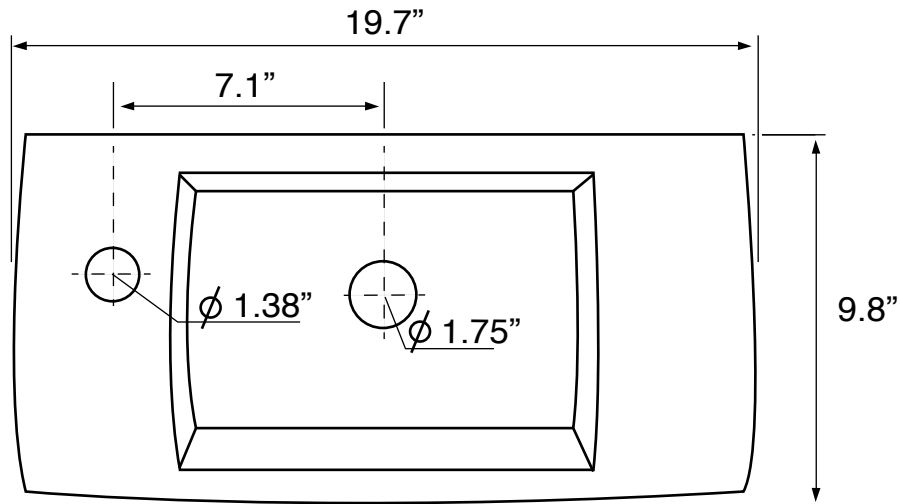

Features

- With overflow.
- Modern design.

Material

- White ceramic bathroom sink.

Installation

- Wall mount installation.
- Drop in installation.

Configurations

- Single Hole.

Nameek's One-Year Limited Warranty

See website for warranty information details.

Technical Information

Bowl type:	Single
Installation:	Wall mounted Drop In
Bowl dimensions:	Length: 10.25" Width: 6.13" Depth: 3.25"
Drain hole:	1.75"
Faucet hole:	1.38"
Hole configurations:	1
Weight:	16.7 lbs