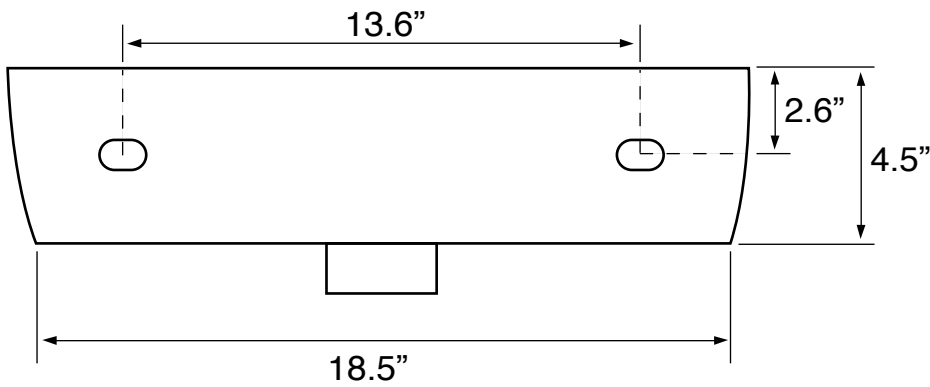

Features

- With overflow.
- Modern design.

Material

- White ceramic bathroom sink.

Installation

- Wall mount installation.
- Drop in installation.

Configurations

- Single Hole.

Nameek's One-Year Limited Warranty

See website for warranty information details.

Technical Information

Bowl type:	Single
Installation:	Wall mounted Drop In
Bowl dimensions:	Length: 10.25" Width: 6.13" Depth: 3.25"
Drain hole:	1.75"
Faucet hole:	1.38"
Hole configurations:	1
Weight:	16.7 lbs