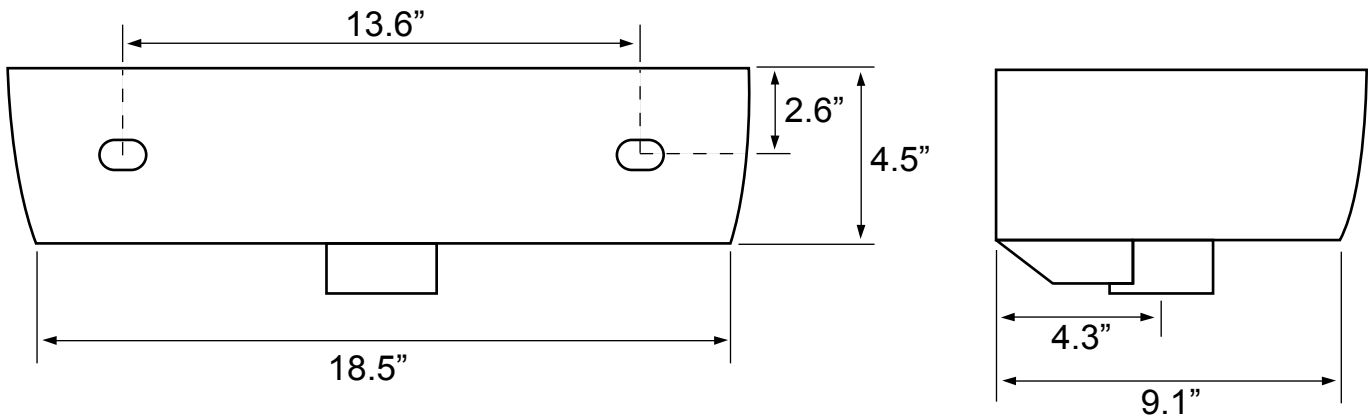

## Configurations

- Single Hole.

## Technical Information

Bowl type:	Single
Installation:	Wall mounted Drop In
Bowl dimensions:	Length: 10.25" Width: 6.13" Depth: 3.25"
Drain hole:	1.75"
Faucet hole:	1.38"
Hole configurations:	1
Weight:	16.7 lbs