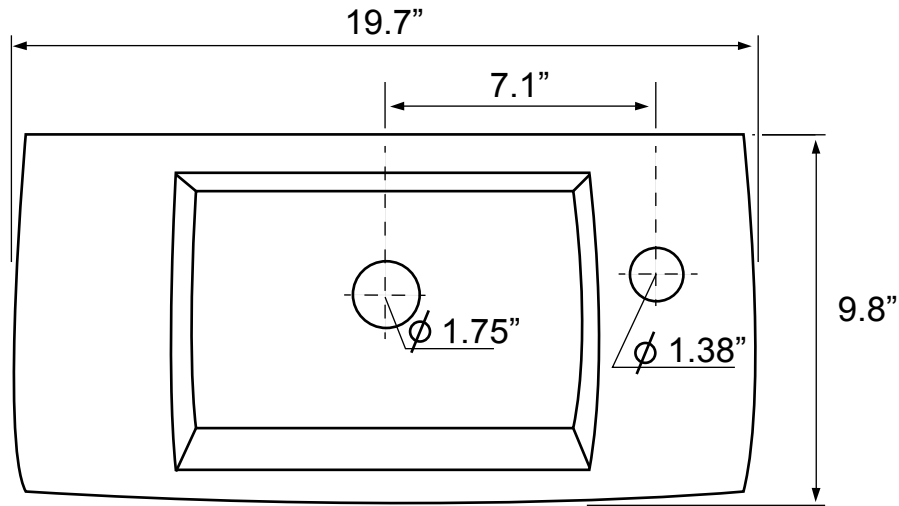

## Configurations

- Single Hole.

## Technical Information

Bowl type:	Single
Installation:	Wall mounted Drop In
Bowl dimensions:	Length: 10.25" Width: 6.13" Depth: 3.25"
Drain hole:	1.75"
Faucet hole:	1.38"
Hole configurations:	1
Weight:	16.7 lbs