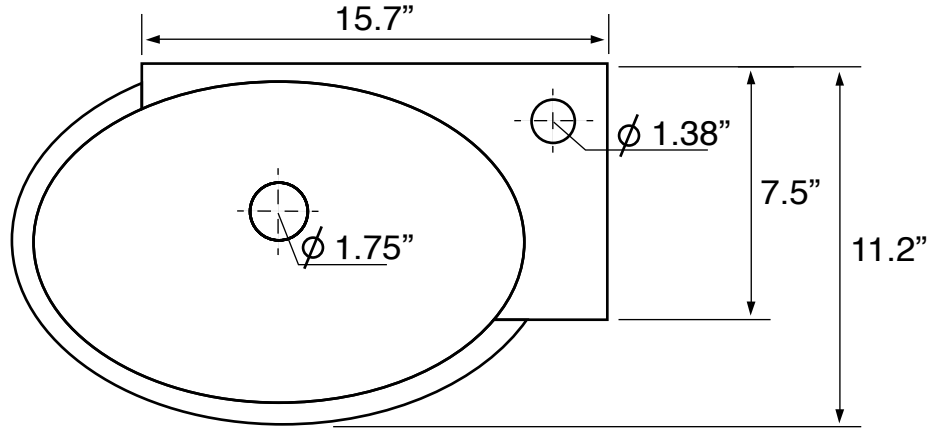

Features

- With overflow.
- Modern design.

Material

- White ceramic bathroom sink.

Installation

- Wall mount installation.
- Vessel installation.

Configurations

- Single Hole.

Nameek's One-Year Limited Warranty

See website for warranty information details.

Technical Information

Bowl type:	Single
Installation:	Wall mounted Vessel
Bowl dimensions:	Depth: 4"
Drain hole:	1.75"
Faucet hole:	1.38"
Hole configurations:	1
Weight:	15.4 lbs