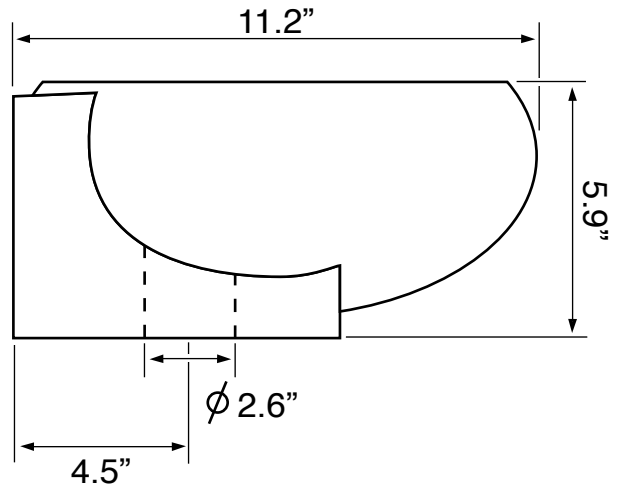

Features

- With overflow.
- Modern design.

Material

- White ceramic bathroom sink.

Installation

- Wall mount installation.
- Vessel installation.

Configurations

- Single Hole.

Nameek's One-Year Limited Warranty

See website for warranty information details.

Technical Information

Bowl type:	Single
Installation:	Wall mounted Vessel
Bowl dimensions:	Depth: 4"
Drain hole:	1.75"
Faucet hole:	1.38"
Hole configurations:	1
Weight:	15.4 lbs