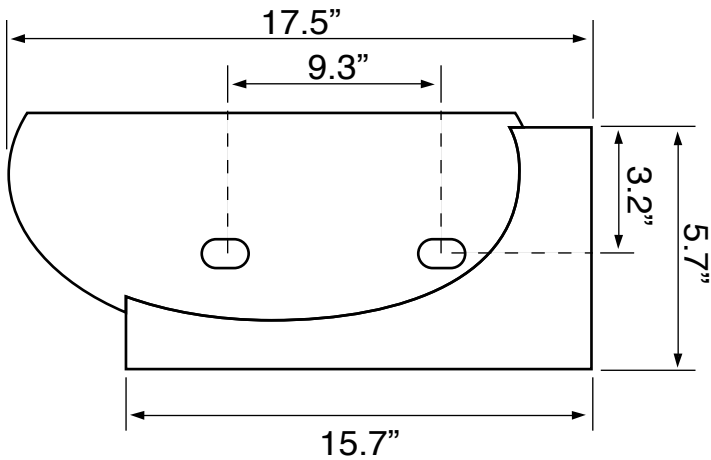

Features

- With overflow.
- Modern design.

Material

- White ceramic bathroom sink.

Installation

- Wall mount installation.
- Vessel installation.

Configurations

- Single Hole.

Nameek's One-Year Limited Warranty

See website for warranty information details.

Technical Information

Bowl type:	Single
Installation:	Wall mounted Vessel
Bowl dimensions:	Depth: 4"
Drain hole:	1.75"
Faucet hole:	1.38"
Hole configurations:	1
Weight:	15.4 lbs