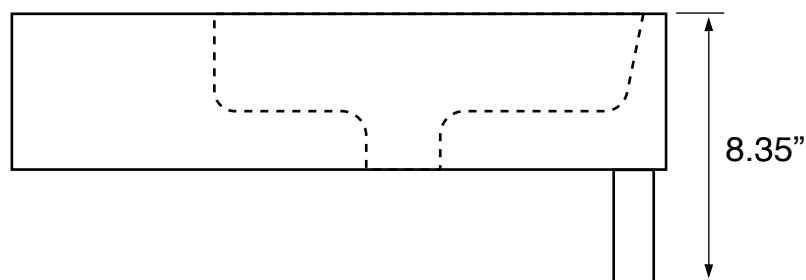

Technical Information

Bowl type:	Single
Installation:	Wall mounted
Bowl dimensions:	Length: 15.8"
	Width: 12.2"
	Depth: 3.6"
Drain hole:	1.75"
Faucet hole:	1.38"
Hole configurations:	0, 1, 3
Weight:	42.48 lbs

Notes

Install this product according to the installation instructions.

Includes mounting hardware.