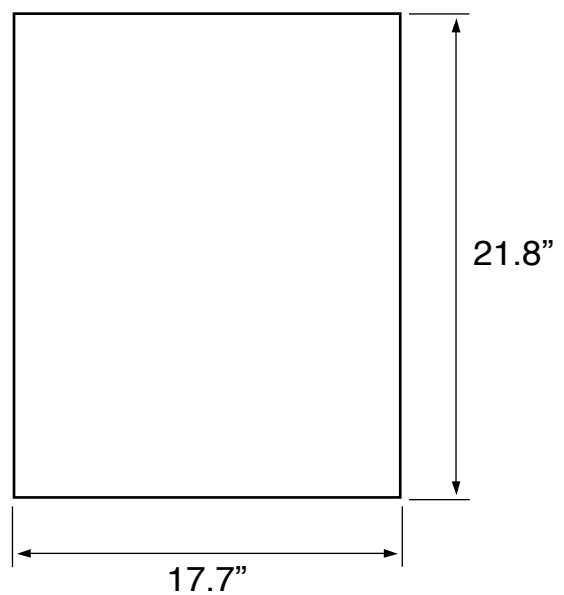

Vanity Cabinet Color/Finish Details

Color	Description
	Larch Canapa

Technical Information

Bowl type:	Single
Installation:	Wall mounted
Bowl dimensions:	Depth: 3.54" Length: 19.69" Width: 11.02"
Drain hole:	1.90"
Faucet hole:	1.38"
Hole configurations:	1
Weight:	105 lbs