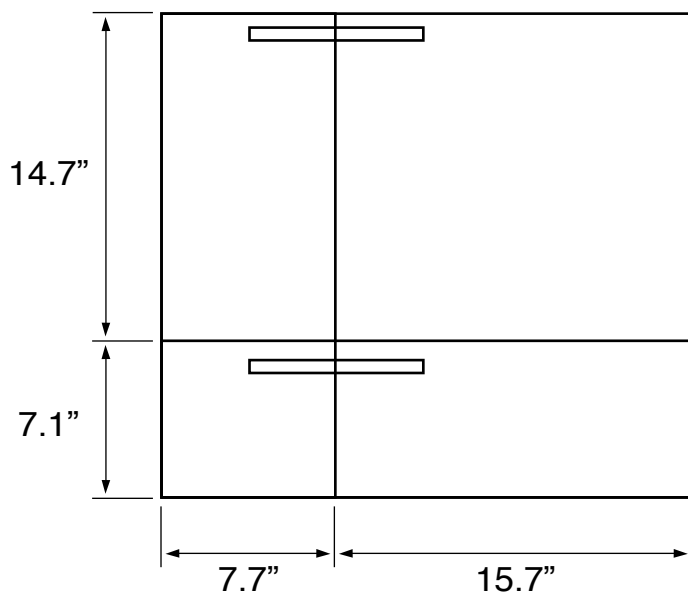

Vanity Cabinet Color/Finish Details

Color	Description
	Larch Canapa

Technical Information

Bowl type:	Single
Installation:	Wall mounted
Bowl dimensions:	Depth: 3.54" Length: 19.69" Width: 11.02"
Drain hole:	1.90"
Faucet hole:	1.38"
Hole configurations:	1
Weight:	105 lbs