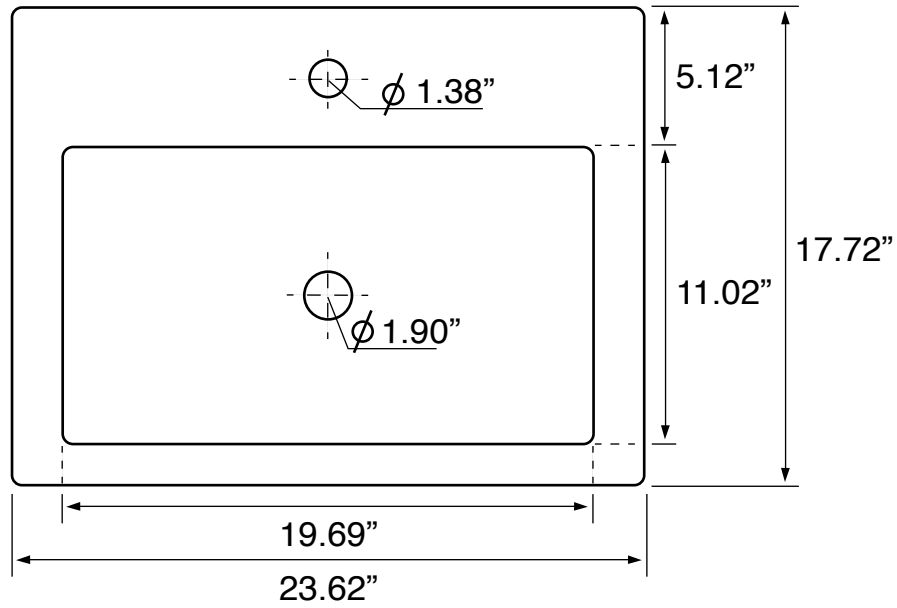

Installation

- Wall mounted/floating installation.

Configurations

- Single hole.
- Three hole (special order).
- No hole (special order).

Nameek's One-Year Limited Warranty

See website for warranty information details.

Vanity Cabinet Color/Finish Details

Color	Description
	Larch Canapa

Technical Information

Bowl type:	Single
Installation:	Wall mounted
Bowl dimensions:	Depth: 3.54" Length: 19.69" Width: 11.02"
Drain hole:	1.90"
Faucet hole:	1.38"
Hole configurations:	1
Weight:	105 lbs