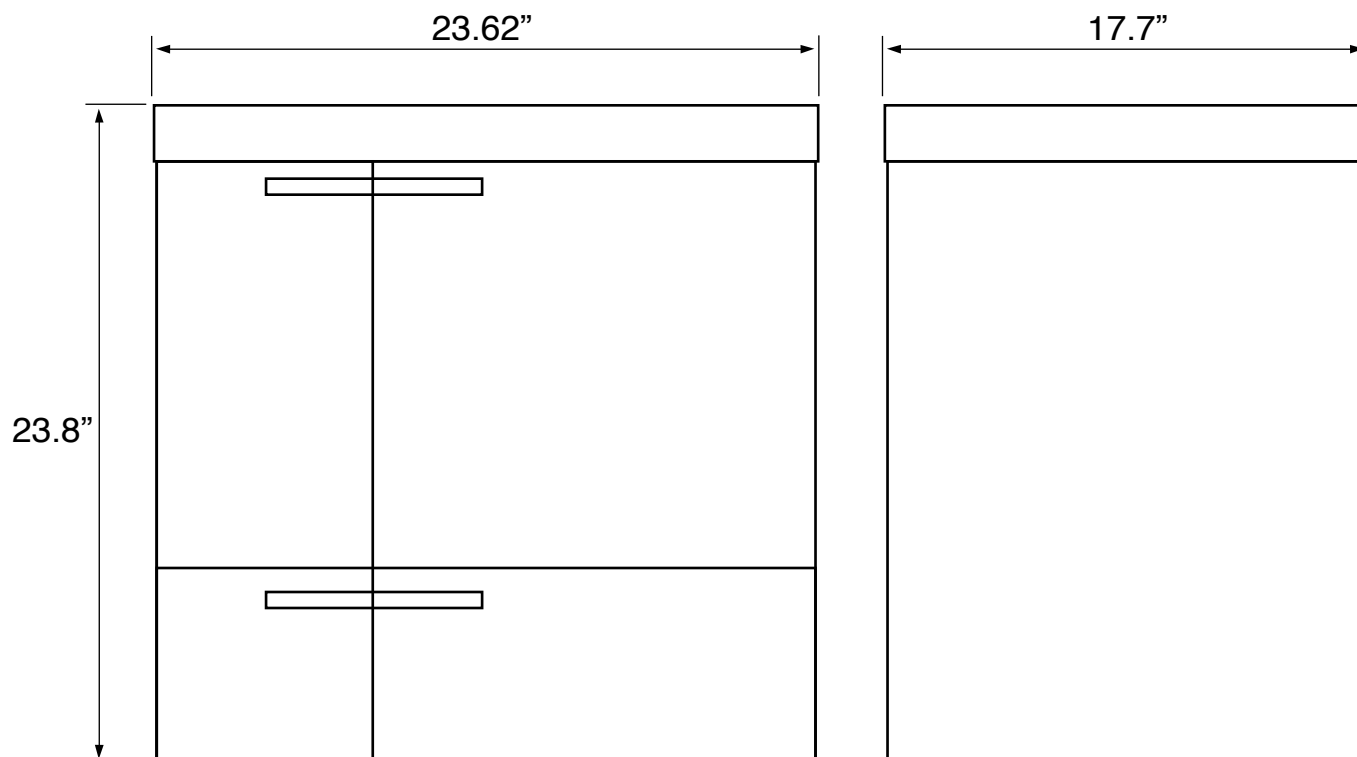

Features

- Modern design.
- Sink with overflow.
- Water resistant exterior vanity panels.
- 2 doors.
- 1 soft-closing drawer.
- Ships fully assembled.
- Made in Italy.

Material

- White ceramic integrated sink.
- Engineered wood vanity base.
- Polished chrome brass handles.

Installation

- Wall mounted/floating installation.

Configurations

- Single hole.
- Three hole (special order).
- No hole (special order).

Nameek's One-Year Limited Warranty

See website for warranty information details.

Vanity Cabinet Color/Finish Details

Color	Description
	Larch Canapa

Technical Information

Bowl type:	Single
Installation:	Wall mounted
Bowl dimensions:	Depth: 3.54" Length: 19.69" Width: 11.02"
Drain hole:	1.90"
Faucet hole:	1.38"
Hole configurations:	1
Weight:	105 lbs