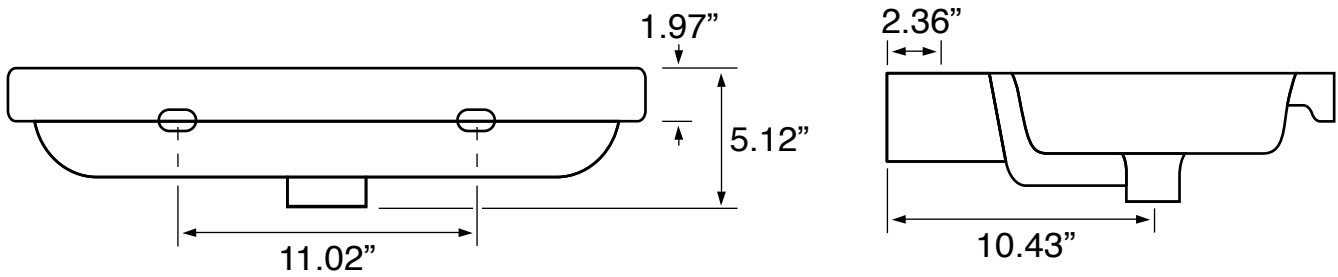

Features

- Modern design.
- Sink with overflow.
- Water resistant exterior vanity panels.
- 2 doors.
- 1 soft-closing drawer.
- Ships fully assembled.
- Made in Italy.

Material

- White ceramic integrated sink.
- Engineered wood vanity base.
- Polished chrome brass handles.

Installation

- Wall mounted/floating installation.

Configurations

- Single hole.
- Three hole (special order).
- No hole (special order).

Nameek's One-Year Limited Warranty

See website for warranty information details.

Vanity Cabinet Color/Finish Details

Color	Description
	Larch Canapa

Technical Information

Bowl type:	Single
Installation:	Wall mounted
Bowl dimensions:	Depth: 3.54" Length: 19.69" Width: 11.02"
Drain hole:	1.90"
Faucet hole:	1.38"
Hole configurations:	1
Weight:	105 lbs