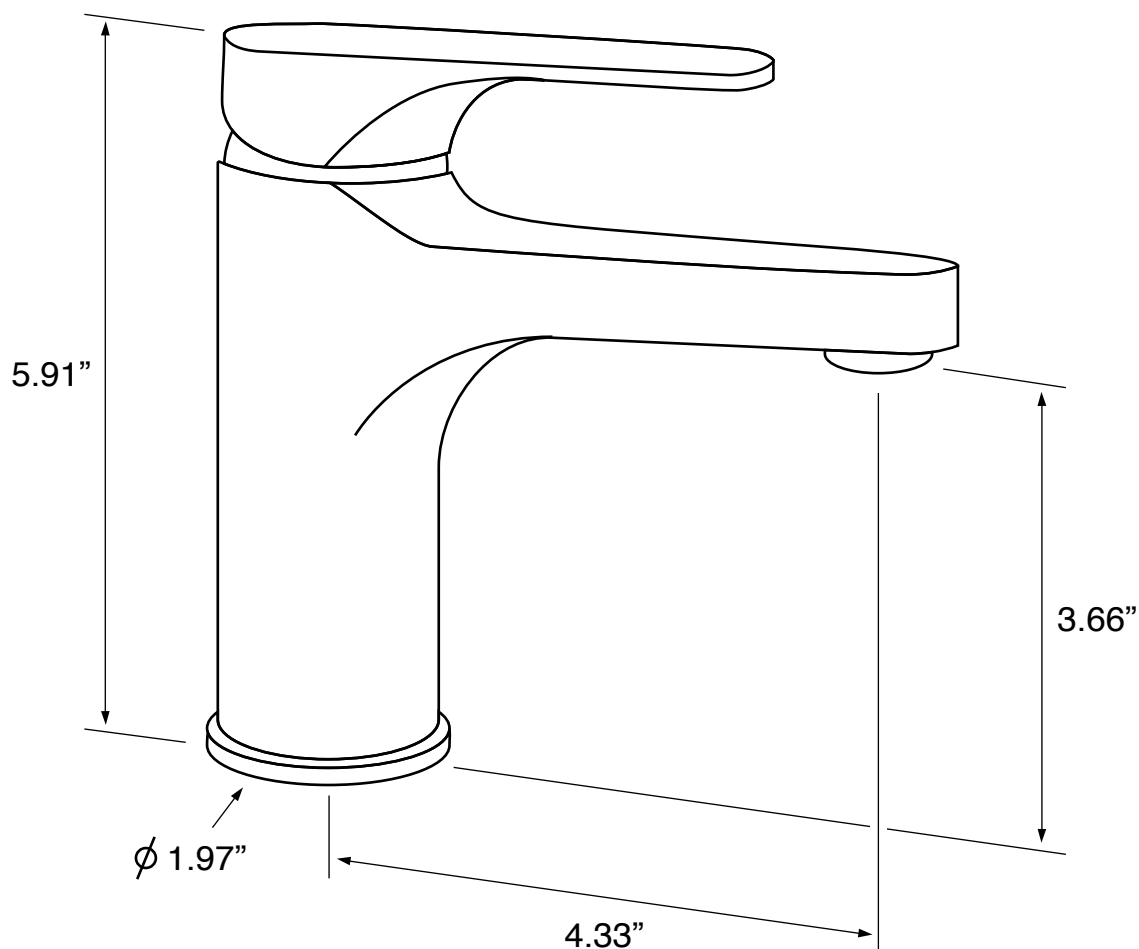

## Features

- Polished chrome finish
- Solid brass body
- Modern design
- Lever style handle
- 1 hole mount (escutcheon included)
- Flexible hose included
- 1.2 GPM max flow rate
- Ceramic disc technology cartridge

## Technical Information

Installation:	Deck mount One hole
Spout dimensions:	Reach: 4.33" Height: 3.66"
Handle style:	Lever
Weight:	2.2 lbs