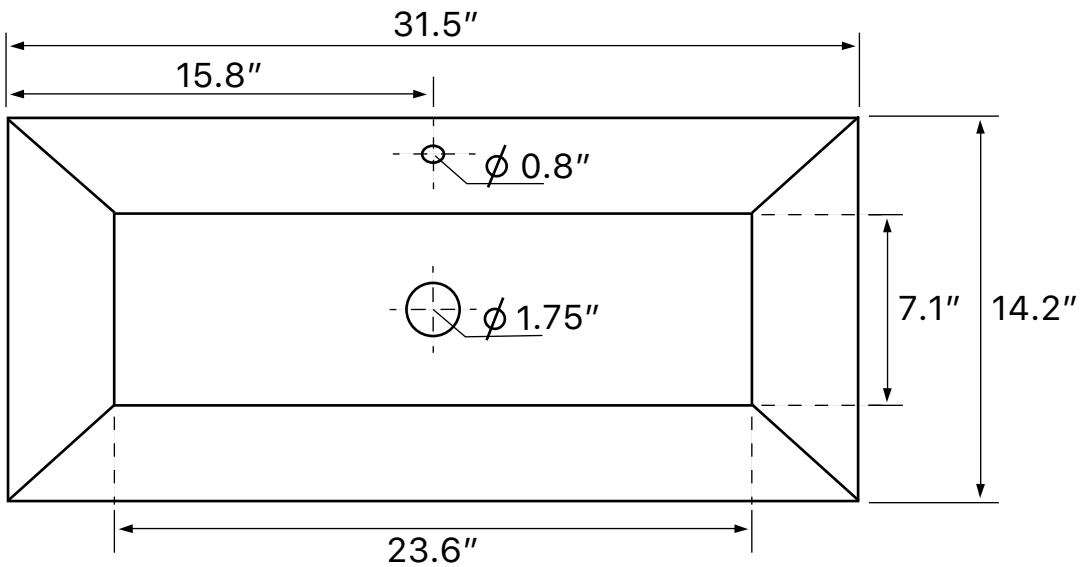

Features

- With overflow.
- Modern design.

Material

- White ceramic bathroom sink.

Installation

- Drop in installation.

Certifications/Codes

IAPMO Certified
US Standards Approved
Uniform Plumbing Code (UPC/cUPC)
National Plumbing Code of Canada
ASME A112.19.2-2018/CSA B45.1-18

Nameek's One-Year Limited Warranty

See website for warranty information details.

Technical Information

Bowl type:	Single
Installation:	Drop In
Bowl dimensions:	Length: 31.4" Width: 14.1" Depth: 4.7"
Drain hole:	1.75"
Weight:	35 lbs