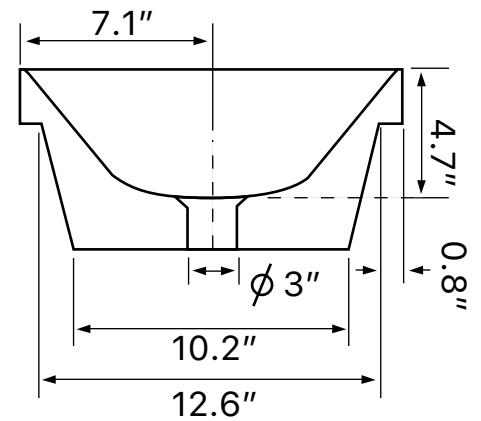

Features

- With overflow.
- Modern design.

Material

- White ceramic bathroom sink.

Installation

- Drop in installation.

Certifications/Codes

IAPMO Certified
US Standards Approved
Uniform Plumbing Code (UPC/cUPC)
National Plumbing Code of Canada
ASME A112.19.2-2018/CSA B45.1-18

Nameek's One-Year Limited Warranty

See website for warranty information details.

Technical Information

Bowl type:	Single
Installation:	Drop In
Bowl dimensions:	Length: 31.4" Width: 14.1" Depth: 4.7"
Drain hole:	1.75"
Weight:	35 lbs