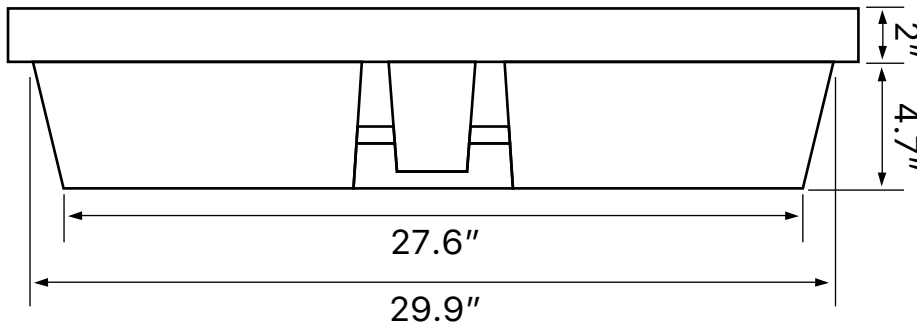

Features

- With overflow.
- Modern design.

Material

- White ceramic bathroom sink.

Installation

- Drop in installation.

Certifications/Codes

IAPMO Certified
US Standards Approved
Uniform Plumbing Code (UPC/cUPC)
National Plumbing Code of Canada
ASME A112.19.2-2018/CSA B45.1-18

Nameek's One-Year Limited Warranty

See website for warranty information details.

Technical Information

Bowl type:	Single
Installation:	Drop In
Bowl dimensions:	Length: 31.4" Width: 14.1" Depth: 4.7"
Drain hole:	1.75"
Weight:	35 lbs