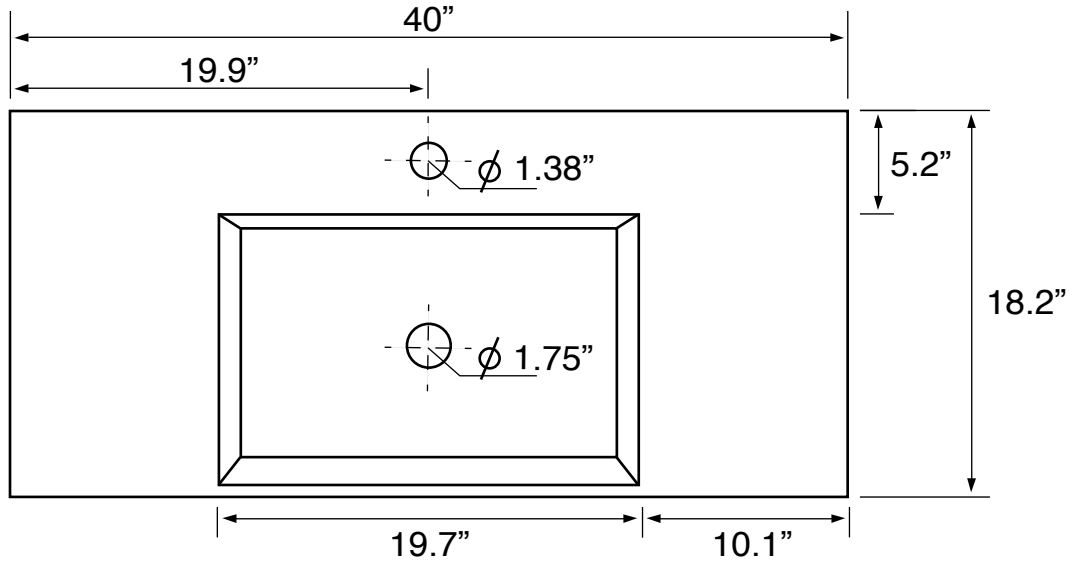

USA/Canada: 215.256.4197

Nameek's reserves the right to make revisions without notice to product specifications.
For more information, go to www.nameeks.com