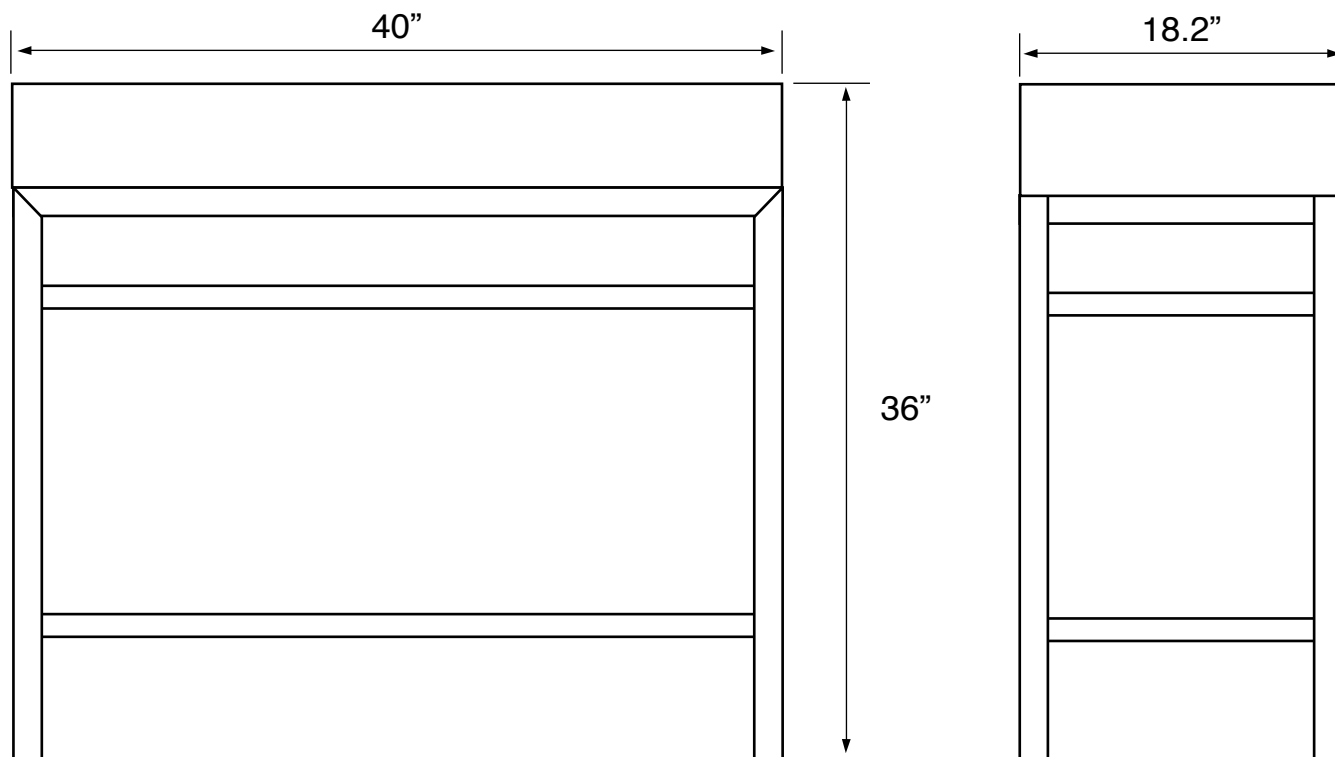

Features

- With overflow.
- Modern design.

Material

- White ceramic bathroom sink.
- Matte black stainless steel console stand.

Installation

- Console installation.

Configurations

- Single Hole.
- Three Hole (8-inch centers).
- No Hole.

Technical Information

Bowl type:	Single
Installation:	Console
Bowl dimensions:	Length: 19.7" Width: 13.2" Depth: 3.6"
Drain hole:	1.75"
Faucet hole:	1.38"
Hole configurations:	0, 1, 3
Weight:	80 lbs

Notes