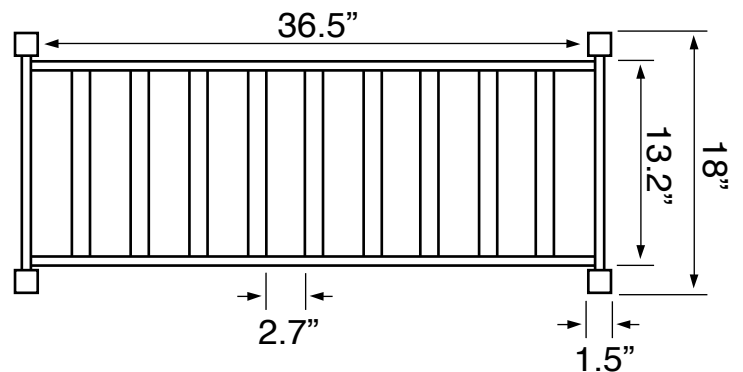

USA/Canada: 215.256.4197

Nameek's reserves the right to make revisions without notice to product specifications.
For more information, go to www.nameeks.com