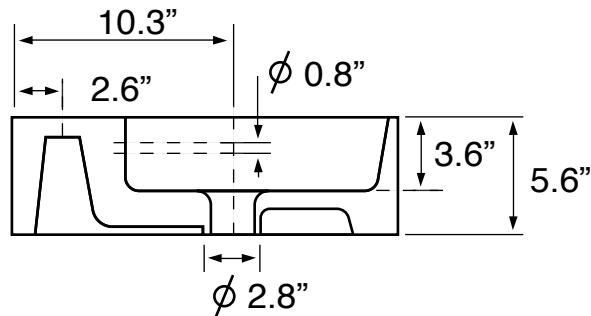

USA/Canada: 215.256.4197

Nameek's reserves the right to make revisions without notice to product specifications.
For more information, go to www.nameeks.com