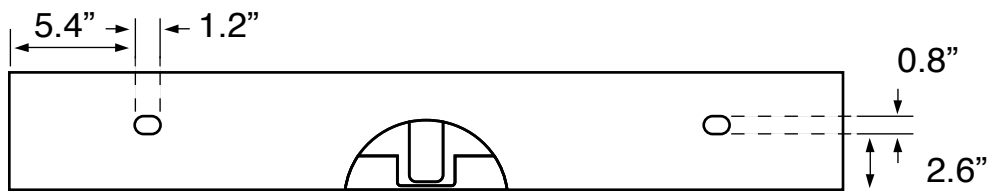

USA/Canada: 215.256.4197

Nameek's reserves the right to make revisions without notice to product specifications.
For more information, go to www.nameeks.com