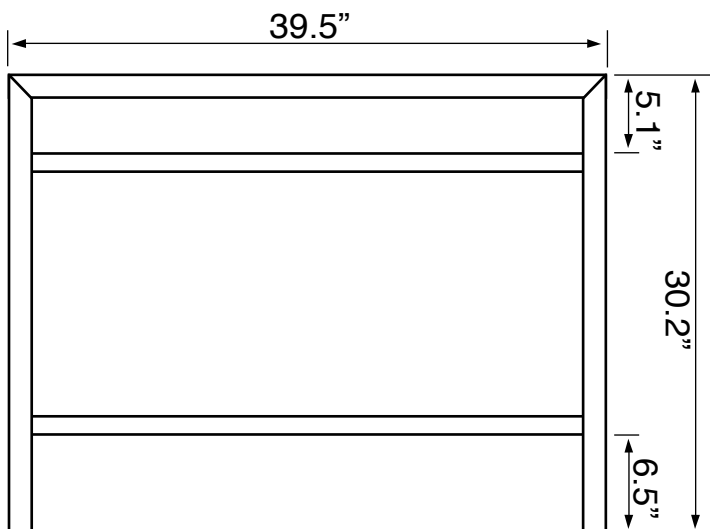

USA/Canada: 215.256.4197

Nameek's reserves the right to make revisions without notice to product specifications.
For more information, go to www.nameeks.com