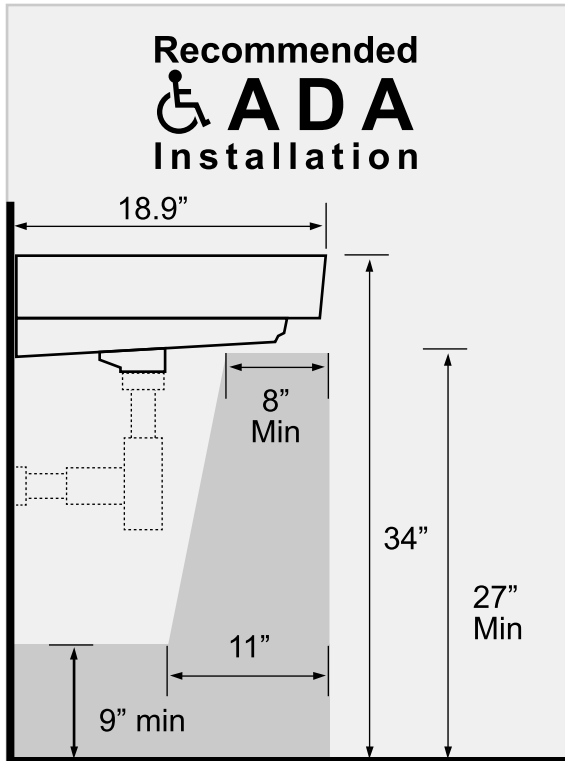

## Installation

- Wall mount installation.
- Drop in installation.

## Configurations

- Single Hole.
- Three Hole (8-inch centers).

## Technical Information

Bowl type:	Single
Installation:	Wall mounted Drop In
Bowl dimensions:	Length: 23" Width: 13.9" Depth: 4.8"
Drain hole:	1.75"
Faucet hole:	1.38"
Hole configurations:	1, 3
Weight:	30 lbs