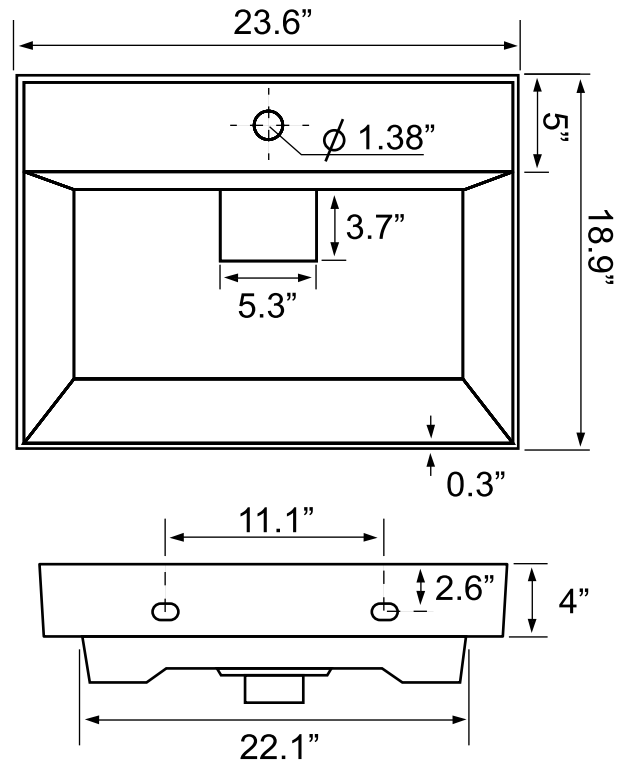

## Configurations

- Single Hole.
- Three Hole (8-inch centers).

## Technical Information

Bowl type:	Single
Installation:	Wall mounted Drop In
Bowl dimensions:	Length: 23" Width: 13.9" Depth: 4.8"
Drain hole:	1.75"
Faucet hole:	1.38"
Hole configurations:	1, 3
Weight:	30 lbs