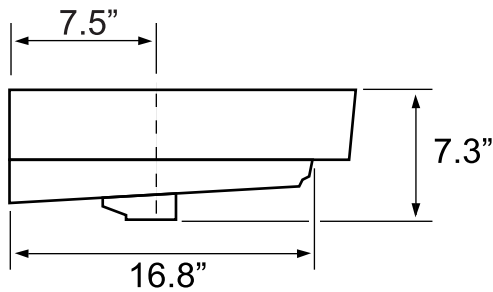

## Configurations

- Single Hole.
- Three Hole (8-inch centers).

## Technical Information

Bowl type:	Single
Installation:	Wall mounted Drop In
Bowl dimensions:	Length: 23" Width: 13.9" Depth: 4.8"
Drain hole:	1.75"
Faucet hole:	1.38"
Hole configurations:	1, 3
Weight:	30 lbs