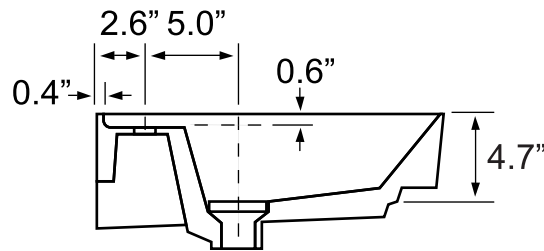

## Configurations

- Single Hole.
- Three Hole (8-inch centers).

## Technical Information

Bowl type:	Single
Installation:	Wall mounted Drop In
Bowl dimensions:	Length: 23" Width: 13.9" Depth: 4.8"
Drain hole:	1.75"
Faucet hole:	1.38"
Hole configurations:	1, 3
Weight:	30 lbs