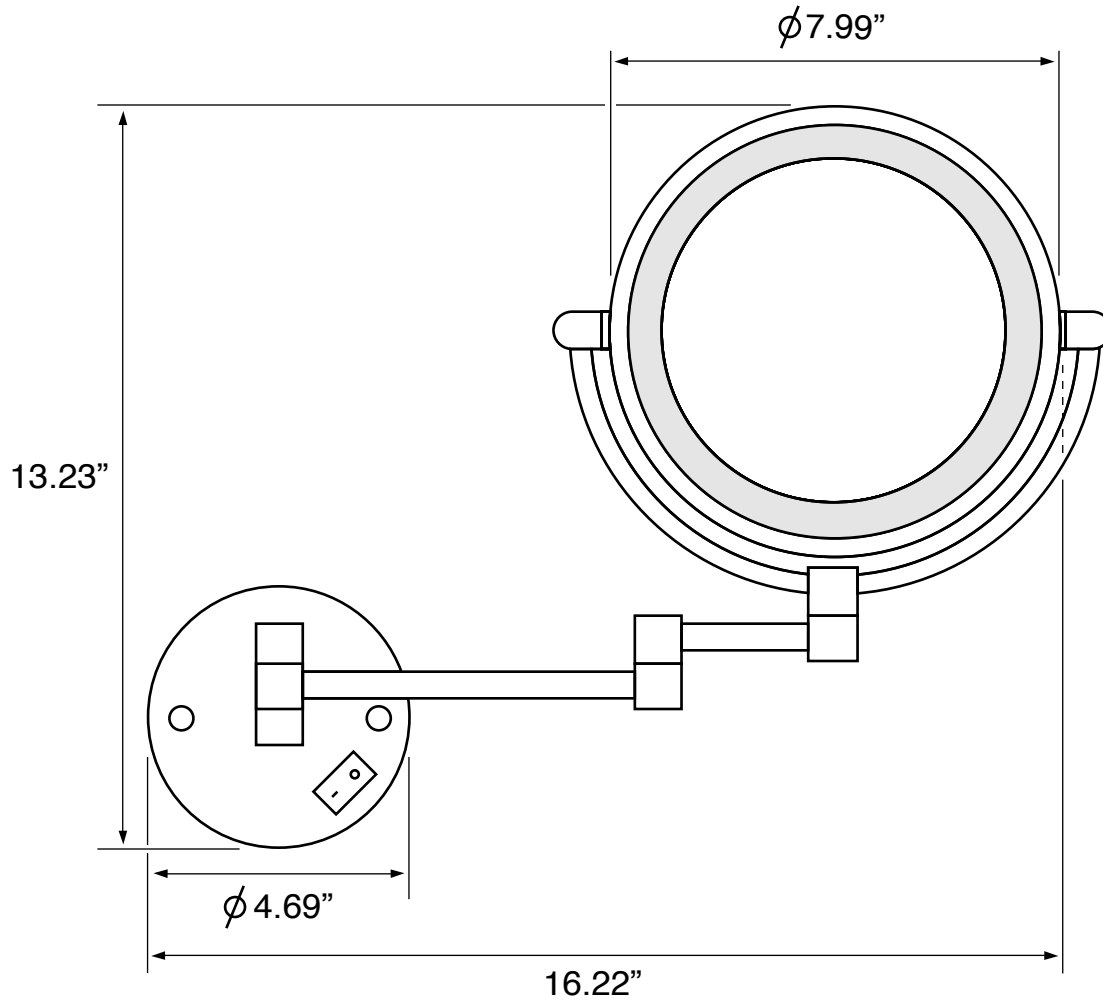

### Technical Information

Face type:	Double (1x/7x)
Arm type:	Double, Folding
Installation:	Wall mounted
Light type:	LED
Face dimensions:	Height: 7.99" Width: 7.99"
Extension length:	12"
Magnifications:	7x
Weight:	4.6 lbs