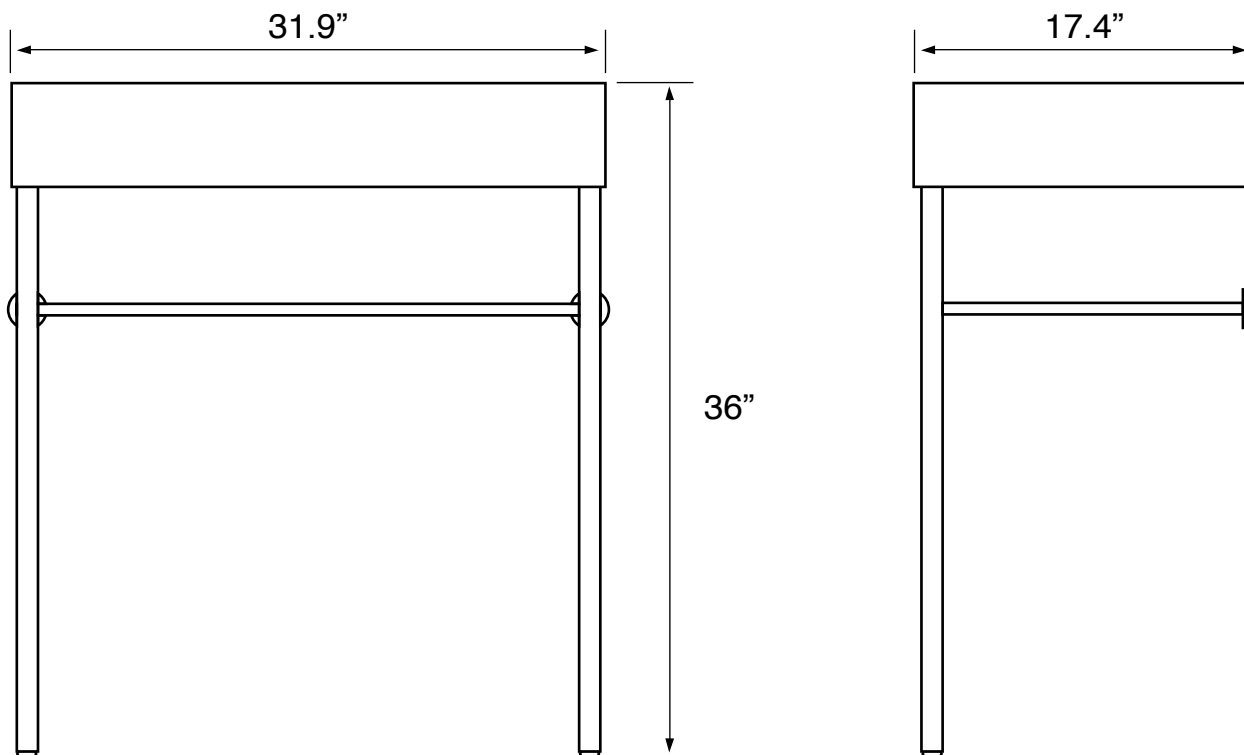

Features

- With overflow.
- Modern design.

Material

- White ceramic bathroom sink.
- Polished chrome brass console stand.

Installation

- Console installation.

Configurations

- Single Hole.
- Three Hole (8-inch centers).
- No Hole.

Technical Information

Bowl type:	Single
Installation:	Console
Bowl dimensions:	Length: 15.8"
	Width: 12.2"
	Depth: 3.6"
Drain hole:	1.75"
Faucet hole:	1.38"
Hole configurations:	0, 1, 3
Weight:	60 lbs

Notes