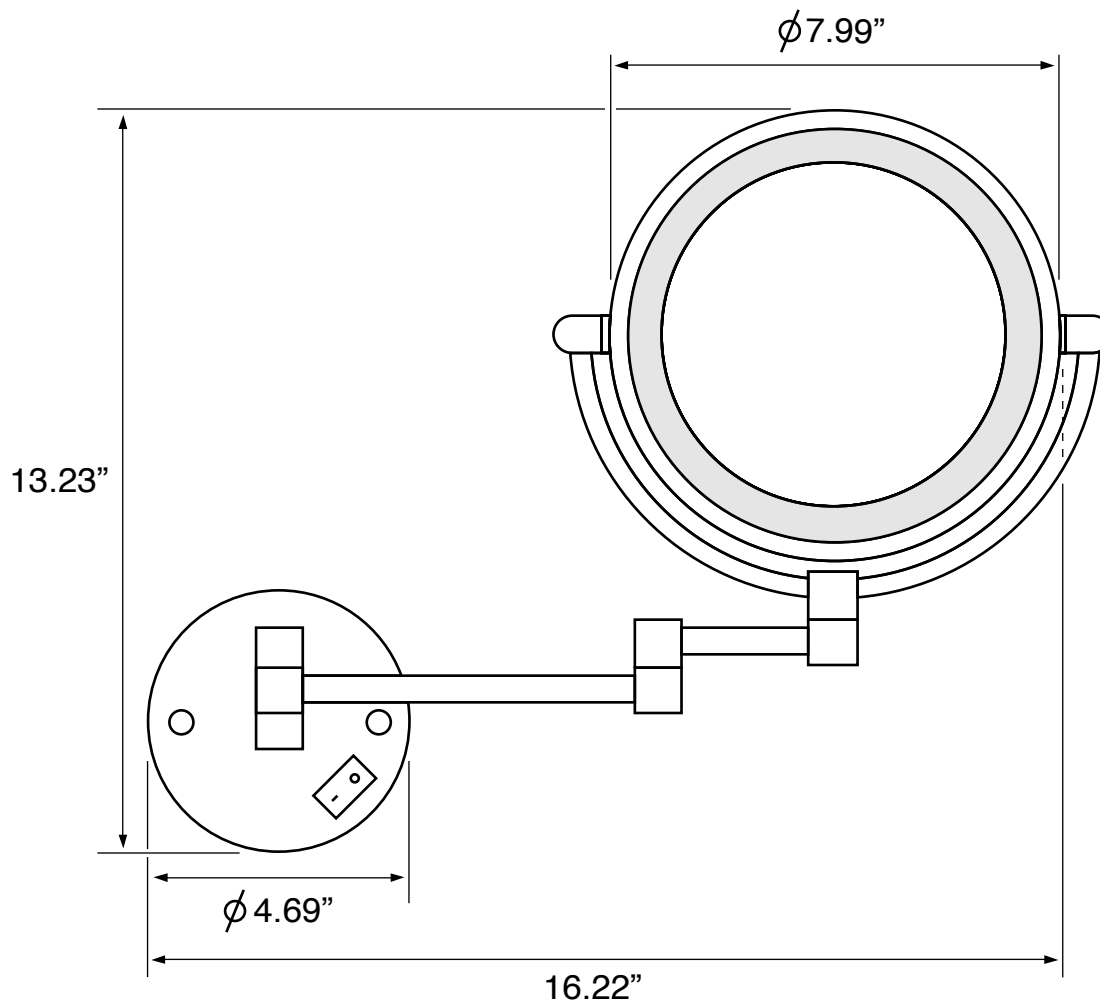

- Polished chrome brass mirror.

Installation

- Wall mounted installation.

Magnifications

- 5x

Certifications/Codes

- UL certified

Nameek's One-Year Limited Warranty

See website for warranty information details.

Color/Finish Details

Color	Code	Description
	CR	Polished chrome

Technical Information

Face type:	Double (1x/5x)
Arm type:	Double, Folding
Installation:	Wall mounted
Light type:	LED
Face dimensions:	Height: 7.99" Width: 7.99"
Extension length:	12"
Magnifications:	5x
Weight:	4.6 lbs

Notes

Install this product according to the installation instructions.

Includes mounting hardware.