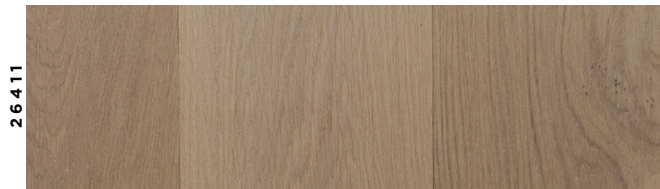

EUROPEAN WHITE OAK ALSACE