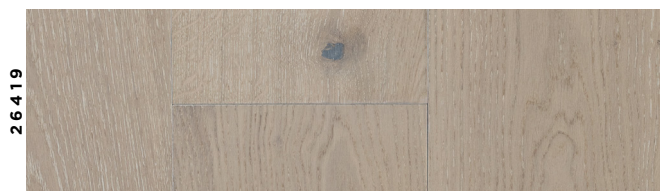

EUROPEAN WHITE OAK BEAUMONT