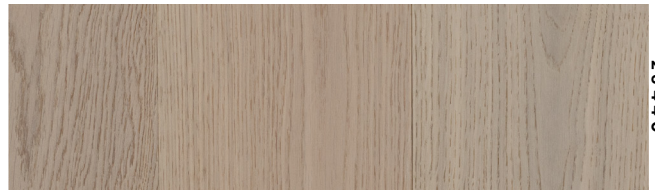

EUROPEAN WHITE OAK D'ARCY