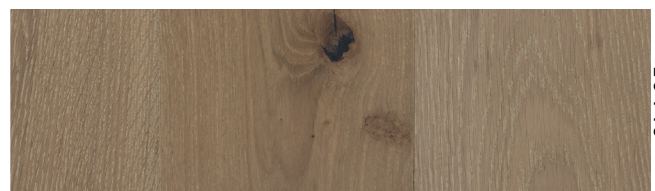

## PRODUCT SPECIFICATIONS

Width: 7.5-inch  
 Thickness: 1/2-inch  
 Face Treatment: Wirebrushed  
 Veneer Thickness: 3.0 mm EuroSawn  
 Number of Plies: 7  
 Square Feet/Carton: 27  
 Length: Random up to 6'  
 Weight Per Carton: 47  
 Cartons Per Pallet: 30  
 Species: European White Oak

## AVAILABLE COLORS

EUROPEAN WHITE OAK MONTFORD

EUROPEAN WHITE OAK ALSACE

EUROPEAN WHITE OAK BEAUMONT

EUROPEAN WHITE OAK CHEVERNY

EUROPEAN WHITE OAK VERDUN

EUROPEAN WHITE OAK VINCENNES