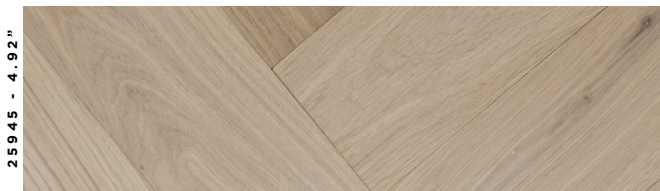

CASTILLIAN

PREMIER SERIES | HERRINGBONE

PRODUCT SPECIFICATIONS

Width: 4.92-inch
 Thickness: 5/8-inch
 Face Treatment: Wirebrushed
 Veneer Thickness: 4.0 mm Sawn Face
 Number of Plys: 8
 Square Feet/Carton: 13.45
 Length: Fixed Lengths 24.61'
 Weight Per Carton: 29.32
 Cartons Per Pallet: 64
 Species: European White Oak

CERTIFIED BY SCS Global Services

**EUROPEAN WHITE OAK
MONROE BISQUE**

AVAILABLE COLORS

**EUROPEAN WHITE OAK
MONROE BISQUE**

**EUROPEAN WHITE OAK
COASTAL FOG**