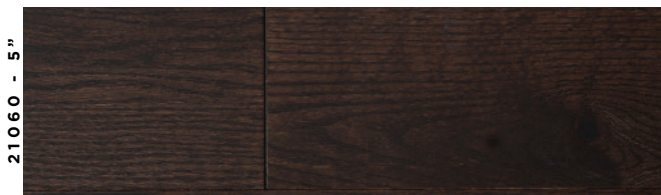

AVAILABLE COLORS

21060 - 5"