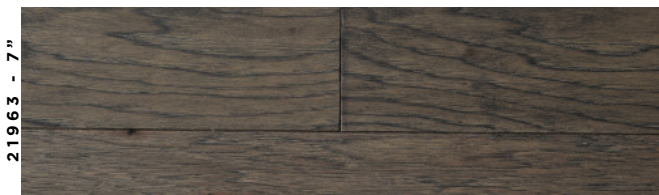

HADLEY

PRODUCT SPECIFICATIONS

Width: 7-inch
 Thickness: 3/8-inch
 Face Treatment: Hand Sculpted
 Veneer Thickness: 2.0 mm
 Number of Plys: 5
 Square Feet/Carton: 36.5
 Length: Random up to 6'
 Weight Per Carton: 54 lbs
 Cartons Per Pallet: 30
 Warranty: 25 Years
 Species: Hickory

HICKORY STONE

AVAILABLE COLORS

21963 - 7"

HICKORY GRANITE

21962 - 7"

HICKORY STONE

21964 - 7"

HICKORY PROVINCIAL