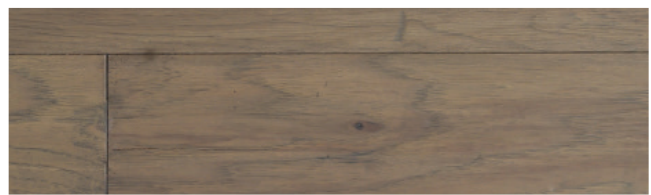

HADLEY

PRODUCT SPECIFICATIONS

Width: 7-inch
 Thickness: 3/8-inch
 Face Treatment: Hand Sculpted
 Veneer Thickness: 2.0 mm
 Number of Plys: 5
 Square Feet/Carton: 36.5
 Length: Random up to 6'
 Weight Per Carton: 54 lbs
 Cartons Per Pallet: 30
 Warranty: 25 Years
 Species: Hickory

HICKORY STONE

AVAILABLE COLORS

21963 - 7"

HICKORY GRANITE

21962 - 7"

HICKORY STONE

21964 - 7"

HICKORY PROVINCIAL