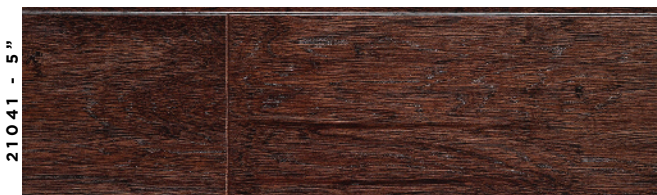

LINCOLNSHIRE

PRODUCT SPECIFICATIONS

Width: 5-inch
 Thickness: 3/8-inch
 Face Treatment: Hand Sculpted
 Veneer Thickness: 2.0 mm Rotary
 Number of Plys: 5
 Square Feet/Carton: 24.5
 Length: Random up to 4'
 Weight Per Carton: 36
 Cartons Per Pallet: 28
 Warranty: 25 Years
 Species: Hickory

HICKORY CHAMPAGNE

AVAILABLE COLORS

21041 - 5"

HICKORY ESPRESSO

18171 - 5"

HICKORY CHAMPAGNE

18169 - 5"

HICKORY SADDLE

20571 - 5"

HICKORY GRANITE

20570 - 5"

HICKORY PROVINCIAL