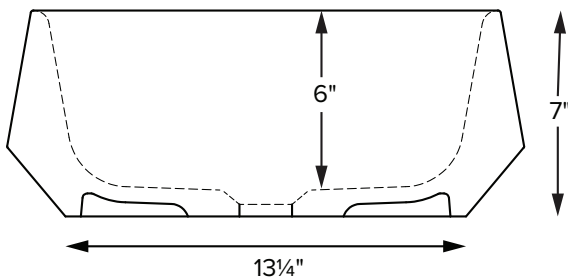

acquabella®

Venet 1

Base dimensions on counter top: 5" in diameter
Always measure sink on-site to ensure cut-out accuracy.

MODEL 614
17" x 7"
VESSEL STYLE
Mineral Composite
32 lbs / 14.5 kg

Sink Options and Pricing

* Replace "XXX" with color code in Options section

ORDERING AND INSTALLATION

- 1.75" drain opening
- Accommodates 1.25" to 1.5" OD lavatory drain kit
- Not available with an overflow
- One-piece construction
- Limited Lifetime Residential Product Warranty

• Before discarding packaging, check for accessories that may be inside.
• All product measurements are $\pm 1/2"$.
• Specifications and configurations are subject to change without notice.
• Measurements herein supersede all others published prior to publication date below.