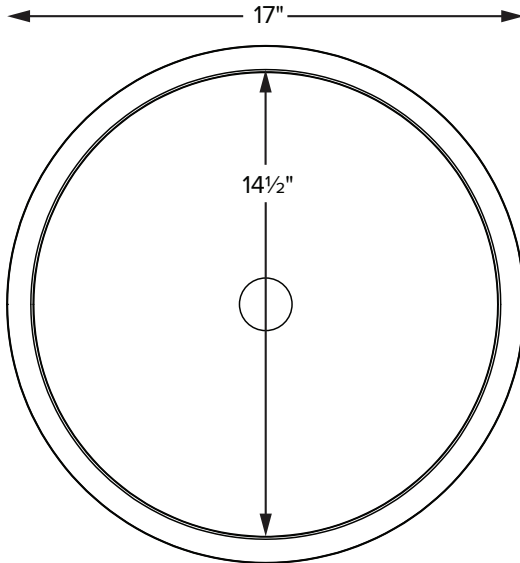

acquabella®

Venet 1

Base dimensions on counter top: 5" in diameter
Always measure sink on-site to ensure cut-out accuracy.

MODEL 614
17" x 7"
VESSEL STYLE
Mineral Composite
32 lbs / 14.5 kg

Sink Options and Pricing

* Replace "XXX" with color code in Options section

ORDERING AND INSTALLATION

- 1.75" drain opening
- Accommodates 1.25" to 1.5" OD lavatory drain kit
- Not available with an overflow
- One-piece construction
- Limited Lifetime Residential Product Warranty

• Before discarding packaging, check for accessories that may be inside.
• All product measurements are $\pm 1/2"$.
• Specifications and configurations are subject to change without notice.
• Measurements herein supersede all others published prior to publication date below.