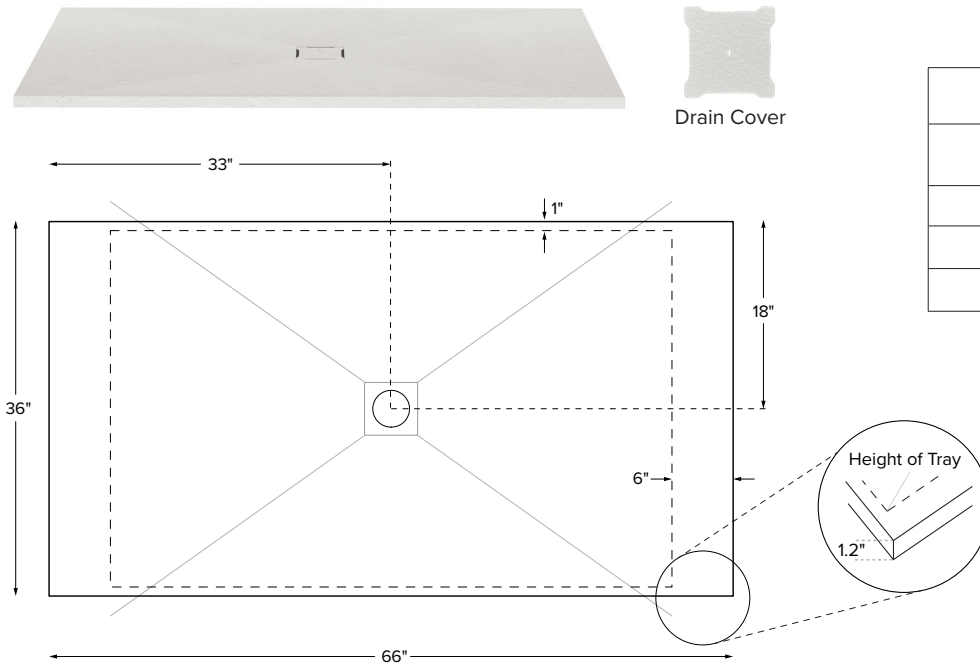

66" x 36" x 1.2"
MULTI, LOW-PROFILE THRESHOLD textured floor
Center Drain
Mineral Composite
149 lbs / 68 kg

Model #	Texture	Description	Color / Finish	MSRP
SBB6636C	Pizarra	Matching Pizarra hidden drain cover	White Matte	\$2,300
SBB6636CV			Optional Color	

High-Polished Stainless (TK-SSEAT2416BHP) **\$3,570**

Standard

Natural Stainless (TK-SSEAT2215NS) **\$1,160**

High-Polished Stainless (TK-SSEAT2215HP) **\$1,620**

Teak Bath Mat (TKMAT3018) \$840 Measures 30" x 17.5" x 1"

Custom sizes also available. Contact MTI for details.

Recommended Drain Kits

Oatey 42099
Westbrass D206P

ORDERING AND INSTALLATION

- 3.5" drain opening pre-drilled.
- Drain cover included. Check packaging carefully.
- Designed to install on a flat, level subfloor. See installation instructions.
- All bases are in accordance with CSA B45.5/IAPMO Z124 standard and compliant with ASTM C 1028-07 coefficient of friction.

- Options and accessories may be packaged inside the box. Always check packaging before discarding.
- All product measurements are $\pm 1/2"$.
- Specifications and configurations are subject to change without notice.
- Measurements herein supersede all others published prior to publication date below.