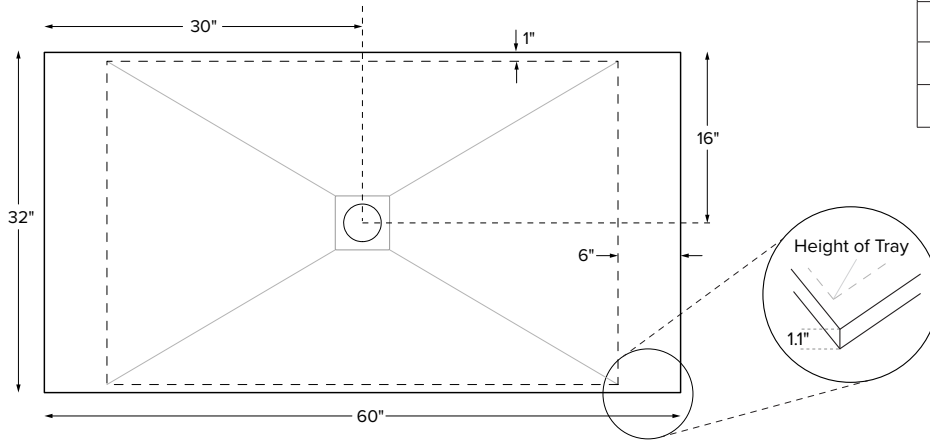

60" x 32" x 1.1"
MULTI, LOW-PROFILE THRESHOLD textured floor
Center Drain
Mineral Composite
108 lbs / 49 kg

Model #	Texture	Description	Color / Finish	MSRP
SBB6032C	Pizarra	Matching Pizarra hidden drain cover	White Matte	\$1,865
SBB6032CV			Optional Color	

- Options and accessories may be packaged inside the box. Always check packaging before discarding.
- All product measurements are $\pm 1/2"$.
- Specifications and configurations are subject to change without notice.
- Measurements herein supersede all others published prior to publication date below.