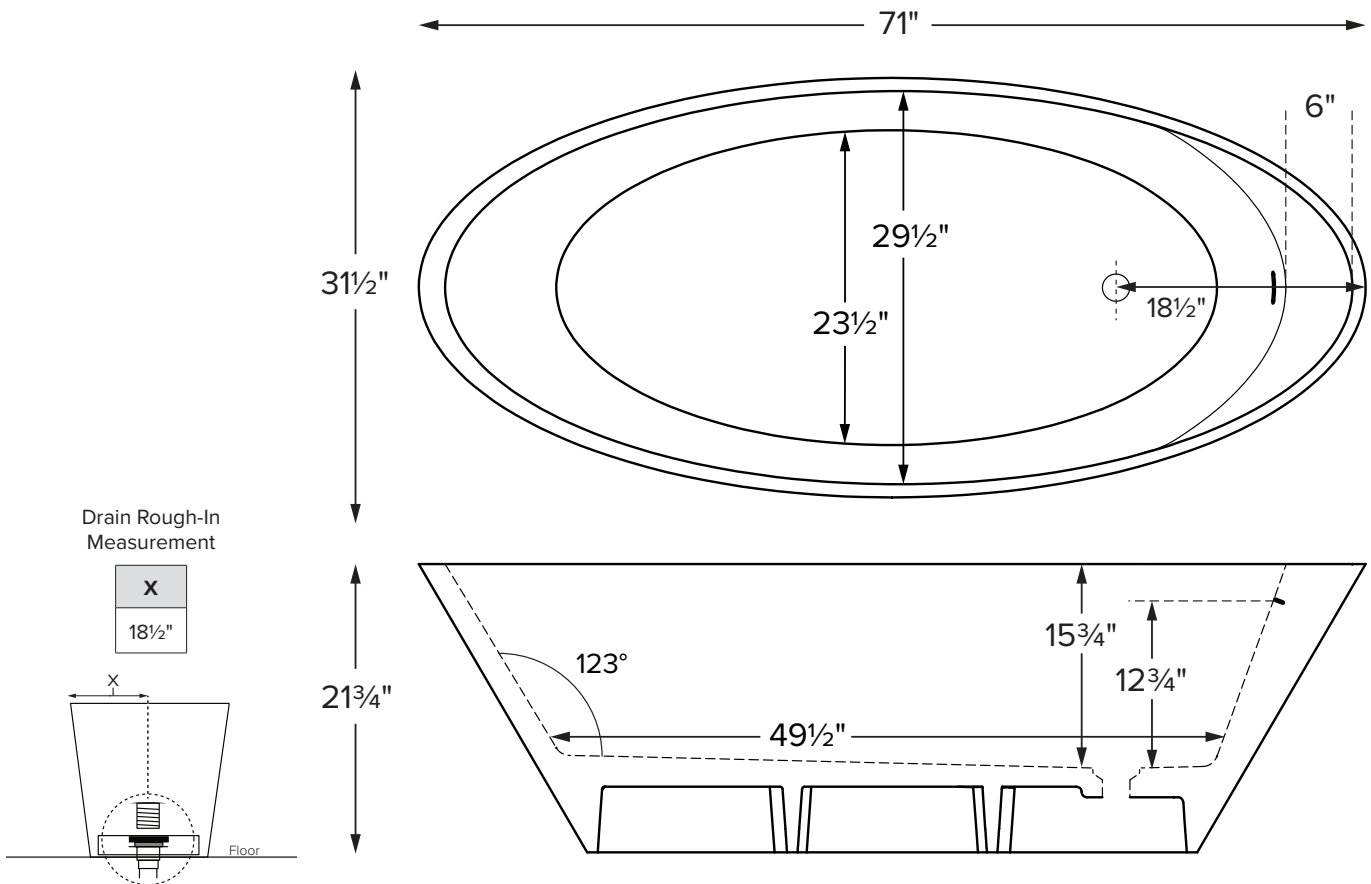

Features an integrated overflow

MODEL 418
71" x 31.5" x 21.75"
FREESTANDING 59 gal to overflow
<b>Mineral Composite</b>
384 lbs / 158 kg soaker
Filling this tub to the maximum may require an above average size or dedicated water heater.

Inside view of tub