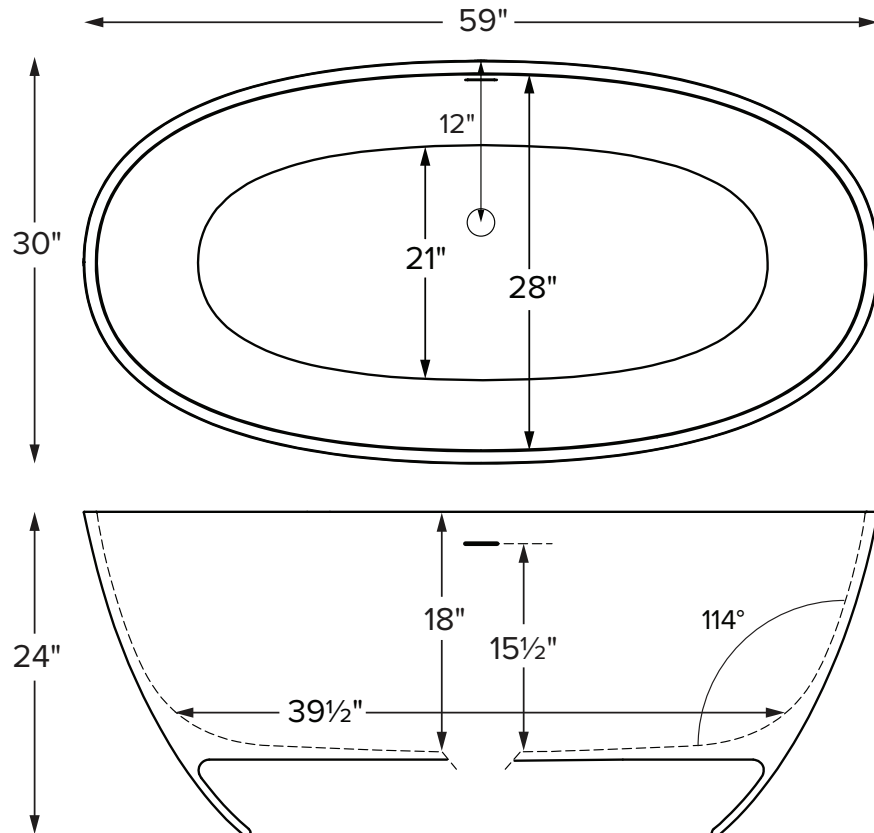

Features an integrated overflow

MODEL 417
59" x 30" x 24"
FREESTANDING 86 gal to overflow
<b>Mineral Composite</b>
278 lbs / 126 kg soaker
Filling this tub to the maximum may require an above average size or dedicated water heater.

• Before discarding tub packaging, check for accessories that may be packaged inside.  
 • All product measurements are ±1/2".  
 • Specifications and configurations are subject to change without notice.  
 • Measurements herein supersede all others published prior to publication date below.