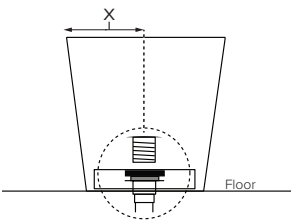

ELECTRICAL COMPONENTS & SPECIFICATIONS

Required Electrical Service - 110 Volt

Hydrotherapy Package	Components Included	GFCI
Air Massage	heated blower	1-15 amp

Electrical requirements may change with the addition of optional therapy components.
See specific option details or installation information.
CSA Certified C/US; B45.5/IAPMO ANSI Z124.1 and ANSI 112.19.7

See the Installation & Operation Manual for more details.
MTI's Customer Service: Monday-Friday 8am-6pm EST
800-783-8827 or service@mtibaths.com

ORDERING AND INSTALLATION

- Before ordering or installing, please consider future access to equipment.
- Integrated overflow with toe tap drain included.
- Air baths require job site preparations for remote mounting the blower and required check valve. Check valve must be installed higher than the rim of the tub.
- Waterproof remote control included. Keypad is shipped loose and may be mounted nearby.
- Faucet valves cannot be installed on this tub model.

- Before discarding tub packaging, check for accessories that may be packaged inside.
- All product measurements are $\pm 1/2"$.
- Specifications and configurations are subject to change without notice.
- Measurements herein supersede all others published prior to publication date below.

CSA # MMCT- 422

©2024 by MTI Baths, Inc. Modification Rights Reserved