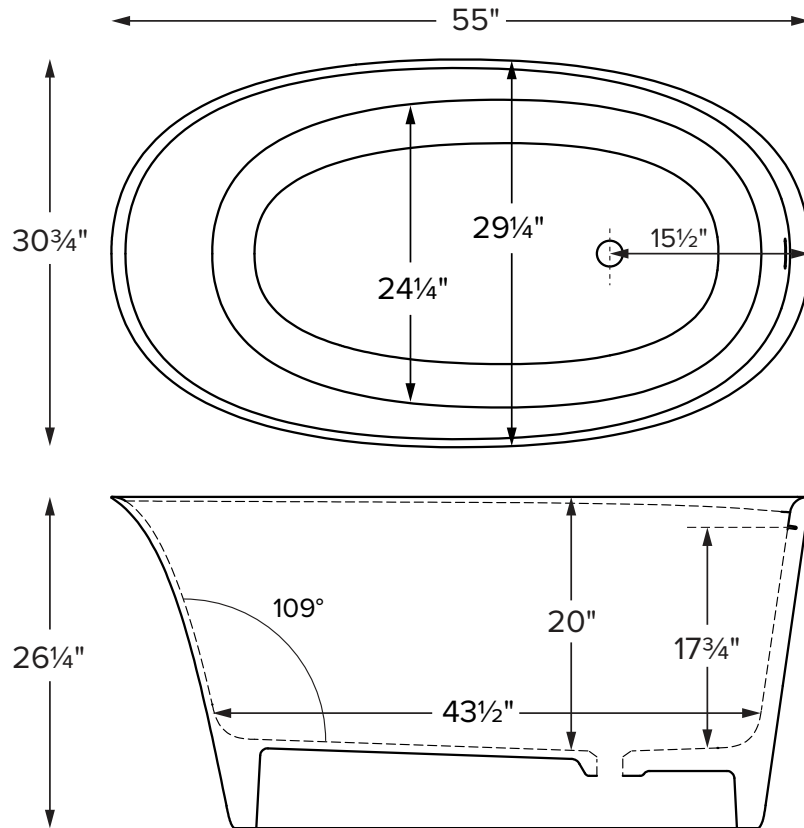

Features an integrated overflow

MODEL 422
55" x 30.75" x 26.25"
FREESTANDING 72 gal to overflow
Mineral Composite
236 lbs / 107 kg soaker
Filling this tub to the maximum may require an above average size or dedicated water heater.

Drain Rough-In Measurement

ELECTRICAL COMPONENTS & SPECIFICATIONS

Required Electrical Service - 110 Volt

Hydrotherapy Package	Components Included	GFCI
Air Massage	heated blower	1-15 amp

Electrical requirements may change with the addition of optional therapy components.
See specific option details or installation information.
CSA Certified C/US; B45.5/IAPMO ANSI Z124.1 and ANSI 112.19.7

- Before discarding tub packaging, check for accessories that may be packaged inside.
- All product measurements are $\pm 1/2"$.
- Specifications and configurations are subject to change without notice.
- Measurements herein supersede all others published prior to publication date below.

Inside view of tub