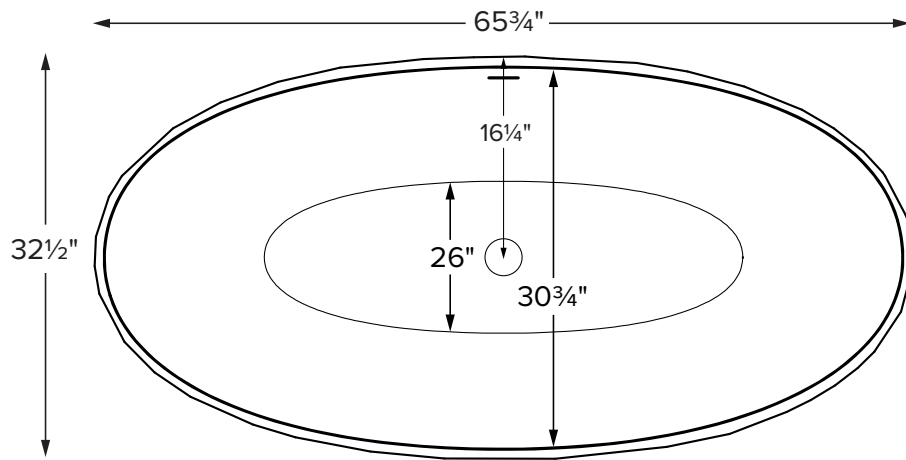

Features an integrated overflow

MODEL 420
65.75" x 32.5" x 24.5"
FREESTANDING 81 gal to overflow
Mineral Composite
355 lbs / 161 kg soaker
Filling this tub to the maximum may require an above average size or dedicated water heater.

• Before discarding tub packaging, check for accessories that may be packaged inside.
 • All product measurements are ±1/2".
 • Specifications and configurations are subject to change without notice.
 • Measurements herein supersede all others published prior to publication date below.