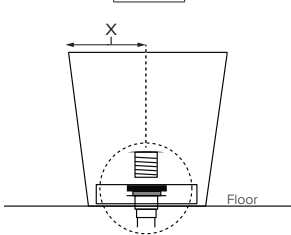

ELECTRICAL COMPONENTS & SPECIFICATIONS		
Required Electrical Service - 110 Volt		
Hydrotherapy Package	Components Included	GFCI
Air Massage	heated blower	1-15 amp
Electrical requirements may change with the addition of optional therapy components. See specific option details or installation information. CSA Certified C/US; B45.5/IAPMO ANSI Z124.1 and ANSI 112.19.7		

See the Installation & Operation Manual for more details.
MTI's Customer Service: Monday-Friday 8am-6pm EST
800-783-8827 or service@mtibaths.com

ORDERING AND INSTALLATION

- Before ordering or installing, please consider future access to equipment.
- Integrated overflow with toe tap drain included.
- Air baths require job site preparations for remote mounting the blower and required check valve. Check valve must be installed higher than the rim of the tub.
- Waterproof remote control included. Keypad is shipped loose and may be mounted nearby.
- Faucet valves cannot be installed on this tub model.

• Before discarding tub packaging, check for accessories that may be packaged inside.
• All product measurements are ±1/2".
• Specifications and configurations are subject to change without notice.
• Measurements herein supersede all others published prior to publication date below.