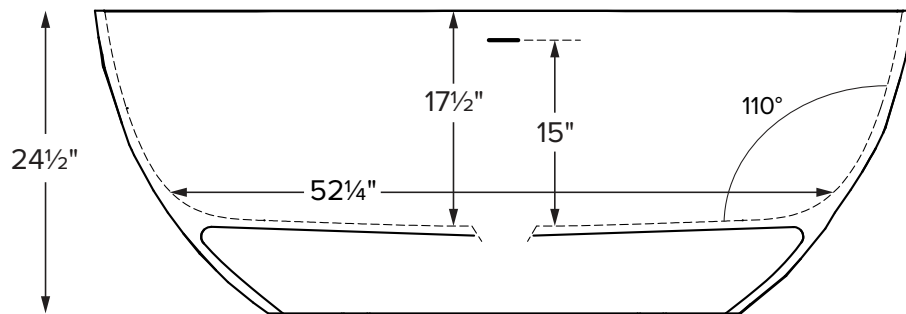

ELECTRICAL COMPONENTS & SPECIFICATIONS		
Required Electrical Service - 110 Volt		
Hydrotherapy Package	Components Included	GFCI
Air Massage	heated blower	1-15 amp
Electrical requirements may change with the addition of optional therapy components. See specific option details or installation information. CSA Certified C/US; B45.5/IAPMO ANSI Z124.1 and ANSI 112.19.7		

See the Installation & Operation Manual for more details.
MTI's Customer Service: Monday-Friday 8am-6pm EST
800-783-8827 or service@mtibaths.com

ORDERING AND INSTALLATION

- Before ordering or installing, please consider future access to equipment.
- Integrated overflow with toe tap drain included.
- Air baths require job site preparations for remote mounting the blower and required check valve. Check valve must be installed higher than the rim of the tub.
- Waterproof remote control included. Keypad is shipped loose and may be mounted nearby.
- Faucet valves cannot be installed on this tub model.

• Before discarding tub packaging, check for accessories that may be packaged inside.
• All product measurements are ±1/2".
• Specifications and configurations are subject to change without notice.
• Measurements herein supersede all others published prior to publication date below.