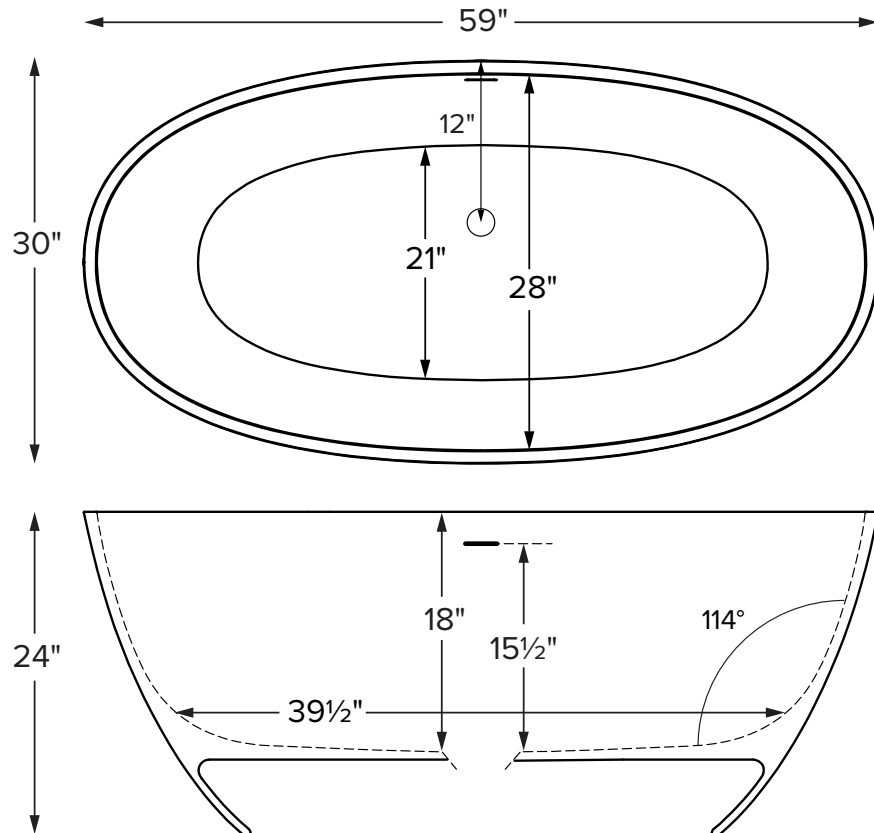

Features an integrated overflow

MODEL 417
59" x 30" x 24"
FREESTANDING 86 gal to overflow
Mineral Composite
278 lbs / 126 kg soaker
Filling this tub to the maximum may require an above average size or dedicated water heater.

• Before discarding tub packaging, check for accessories that may be packaged inside.
 • All product measurements are $\pm 1/2"$.
 • Specifications and configurations are subject to change without notice.
 • Measurements herein supersede all others published prior to publication date below.

Inside view of tub