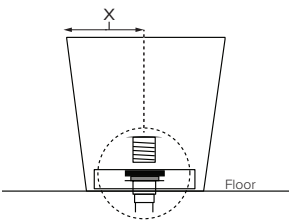

ELECTRICAL COMPONENTS & SPECIFICATIONS		
Required Electrical Service - 110 Volt		
Hydrotherapy Package	Components Included	GFCI
Air Massage	heated blower	1-15 amp
Electrical requirements may change with the addition of optional therapy components. See specific option details or installation information. CSA Certified C/US; B45.5/IAPMO ANSI Z124.1 and ANSI 112.19.7		

See the Installation & Operation Manual for more details.
MTI's Customer Service: Monday-Friday 8am-6pm EST
800-783-8827 or service@mtibaths.com

ORDERING AND INSTALLATION

- Before ordering or installing, please consider future access to equipment.
- Integrated overflow with toe tap drain included.
- Air baths require job site preparations for remote mounting the blower and required check valve. Check valve must be installed higher than the rim of the tub.
- Waterproof remote control included. Keypad is shipped loose and may be mounted nearby.
- Faucet valves cannot be installed on this tub model.

• Before discarding tub packaging, check for accessories that may be packaged inside.
• All product measurements are $\pm 1/2"$.
• Specifications and configurations are subject to change without notice.
• Measurements herein supersede all others published prior to publication date below.