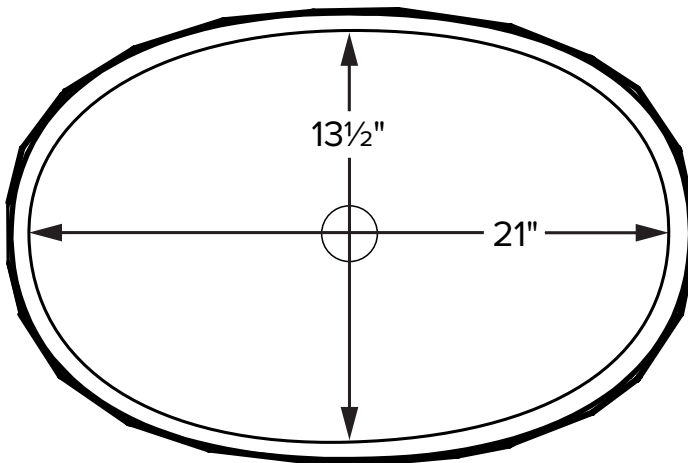

acquabella®

Stelvio

MODEL 612
22" x 14.5" x 5.75"
VESSEL STYLE
Mineral Composite
26 lbs / 12 kg

22"

14 1/2"

5 3/4"

Base dimensions on counter top: 16.5" x 9.25"
Always measure sink on-site to ensure cut-out accuracy.

ORDERING AND INSTALLATION

- 1.75" drain opening
- Accommodates 1.25" to 1.5" OD lavatory drain kit
- Not available with an overflow
- One-piece construction
- Limited Lifetime Residential Product Warranty

• Before discarding packaging, check for accessories that may be inside.
• All product measurements are ±1/2".
• Specifications and configurations are subject to change without notice.
• Measurements herein supersede all others published prior to publication date below.