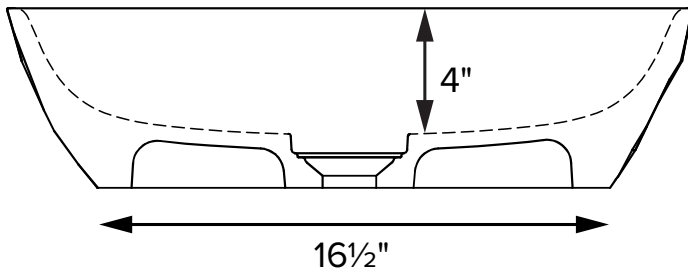

acquabella®

Stelvio

MODEL 612
22" x 14.5" x 5.75"
VESSEL STYLE
Mineral Composite
26 lbs / 12 kg

22"

14 1/2"

5 3/4"

Base dimensions on counter top: 16.5" x 9.25"
Always measure sink on-site to ensure cut-out accuracy.

ORDERING AND INSTALLATION

- 1.75" drain opening
- Accommodates 1.25" to 1.5" OD lavatory drain kit
- Not available with an overflow
- One-piece construction
- Limited Lifetime Residential Product Warranty

• Before discarding packaging, check for accessories that may be inside.
• All product measurements are ±1/2".
• Specifications and configurations are subject to change without notice.
• Measurements herein supersede all others published prior to publication date below.