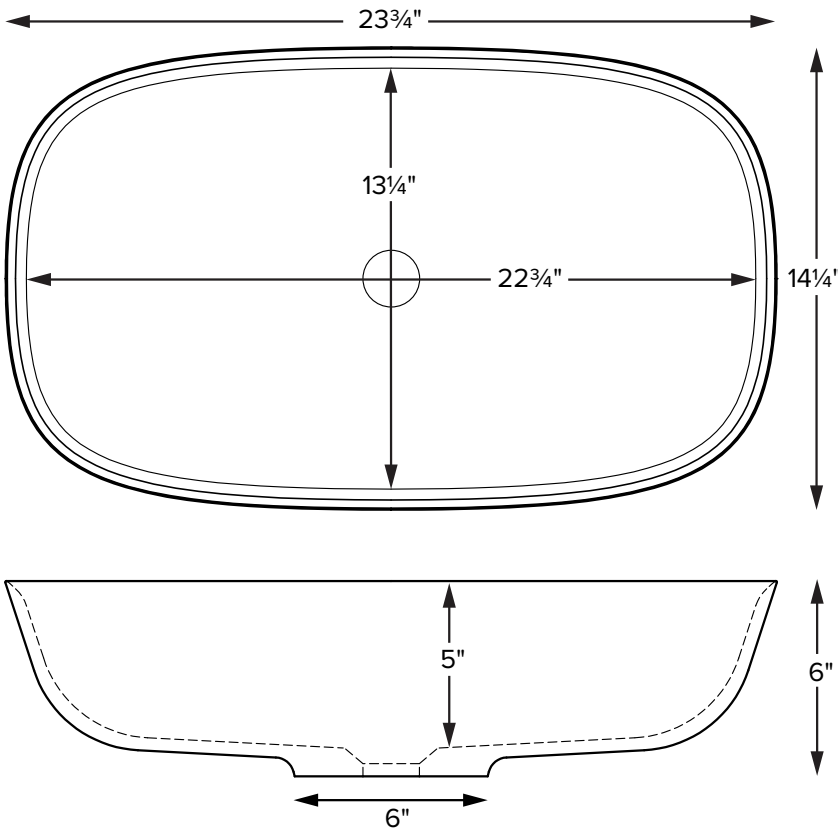

acquabella®

Cristallo 2

MODEL 610
23.75" x 14.25" x 6"
VESSEL STYLE
Mineral Composite
14 lbs / 6.4 kg

Base dimensions on counter top: 5" in diameter
Always measure sink on-site to ensure cut-out accuracy.

ORDERING AND INSTALLATION

- 1.75" drain opening
- Accommodates 1.25" to 1.5" OD lavatory drain kit
- Not available with an overflow
- One-piece construction
- Limited Lifetime Residential Product Warranty

• Before discarding packaging, check for accessories that may be inside.
• All product measurements are ±1/2".
• Specifications and configurations are subject to change without notice.
• Measurements herein supersede all others published prior to publication date below.