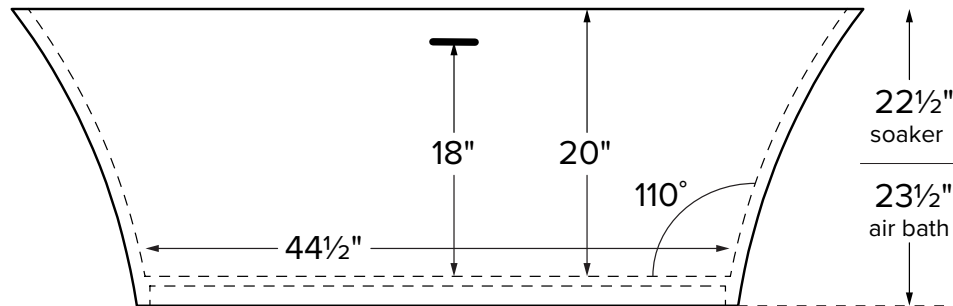

Marcel

MODEL 402
65.5" x 31" x 22.5" / 23.5"
FREESTANDING 80 gal to overflow
Mineral Composite
159 lbs / 72 kg soaker
Filling this tub to the maximum may require an above average size or dedicated water heater.

IMPORTANT
Air bath is 1" taller than soaker

Drain Rough-In Measurement

ELECTRICAL COMPONENTS & SPECIFICATIONS		
Required Electrical Service - 110 Volt		
Hydrotherapy Package	Components Included	GFCI
Air Massage	heated blower	1-15 amp
Electrical requirements may change with the addition of optional therapy components. See specific option details or installation information. CSA Certified C/US; B45.5/IAPMO ANSI Z124.1 and ANSI 112.19.7		