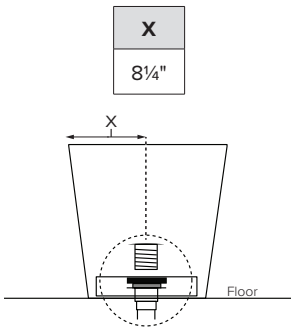

Marcel

MODEL 402
65.5" x 31" x 22.5" / 23.5"
FREESTANDING 80 gal to overflow
Mineral Composite
159 lbs / 72 kg soaker
Filling this tub to the maximum may require an above average size or dedicated water heater.

IMPORTANT
Air bath is 1" taller than soaker

Drain Rough-In Measurement

ELECTRICAL COMPONENTS & SPECIFICATIONS		
Required Electrical Service - 110 Volt		
Hydrotherapy Package	Components Included	GFCI
Air Massage	heated blower	1-15 amp
Electrical requirements may change with the addition of optional therapy components. See specific option details or installation information. CSA Certified C/US; B45.5/IAPMO ANSI Z124.1 and ANSI 112.19.7		

Inside view of tub