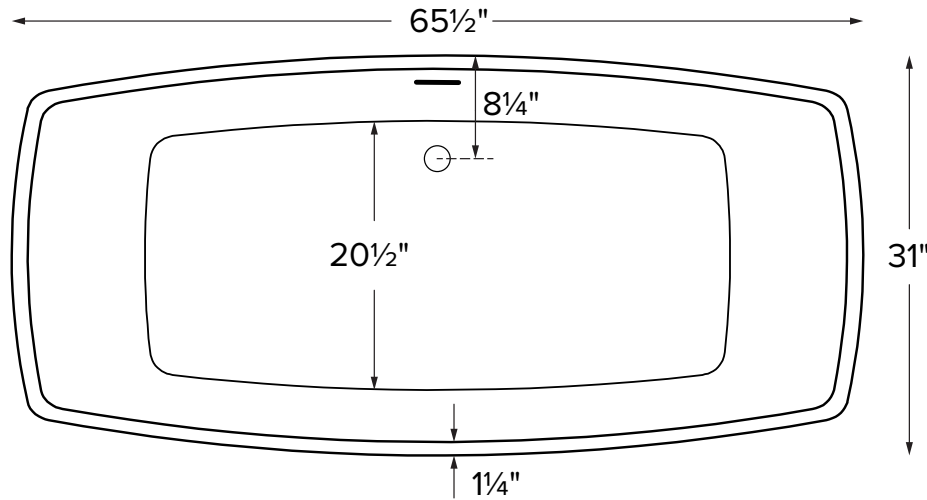

Marcel

MODEL 402
65.5" x 31" x 22.5" / 23.5"
FREESTANDING 80 gal to overflow
Mineral Composite
159 lbs / 72 kg soaker
Filling this tub to the maximum may require an above average size or dedicated water heater.

IMPORTANT
Air bath is 1" taller than soaker

Drain Rough-In Measurement

ELECTRICAL COMPONENTS & SPECIFICATIONS		
Required Electrical Service - 110 Volt		
Hydrotherapy Package	Components Included	GFCI
Air Massage	heated blower	1-15 amp
Electrical requirements may change with the addition of optional therapy components. See specific option details or installation information. CSA Certified C/US; B45.5/IAPMO ANSI Z124.1 and ANSI 112.19.7		

Inside view of tub