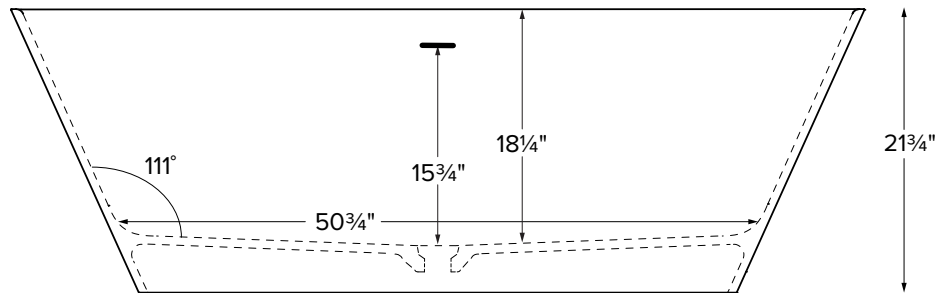

ELECTRICAL COMPONENTS & SPECIFICATIONS		
Required Electrical Service - 110 Volt		
Hydrotherapy Package	Components Included	GFCI
Air Massage	heated blower	1-15 amp
Electrical requirements may change with the addition of optional therapy components. See specific option details or installation information. CSA Certified C/US; B45.5/IAPMO ANSI Z124.1 and ANSI 112.19.7		

See the Installation & Operation Manual for more details.
MTI's Customer Service: Monday-Friday 8am-6pm EST
800-783-8827 or service@mtibaths.com

ORDERING AND INSTALLATION

- Before ordering or installing, please consider future access to equipment.
- Integrated overflow with toe tap drain included.
- Air baths require job site preparations for remote mounting the blower and required check valve. Check valve must be installed higher than the rim of the tub.
- Waterproof remote control included. Keypad is shipped loose and may be mounted nearby.
- Faucet valves cannot be installed on this tub model.

• Before discarding tub packaging, check for accessories that may be packaged inside.
• All product measurements are ±1/2".
• Specifications and configurations are subject to change without notice.
• Measurements herein supersede all others published prior to publication date below.