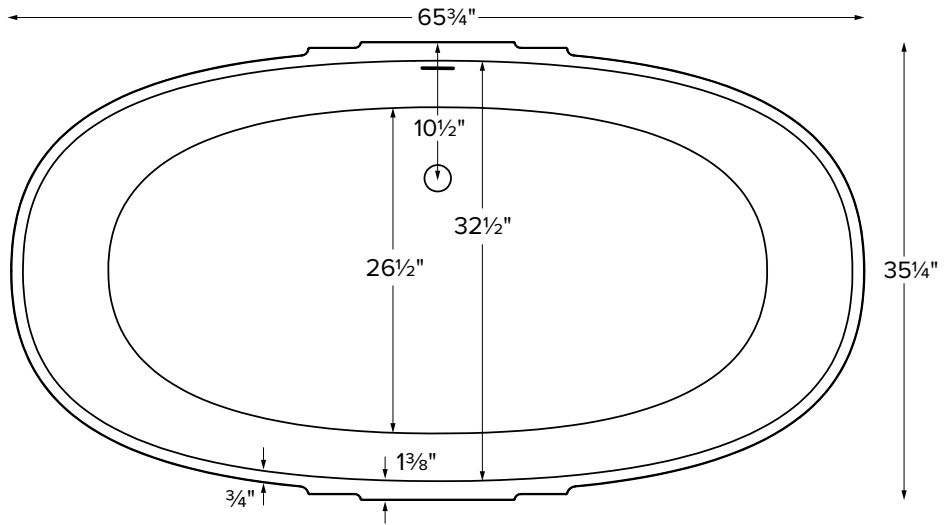

Magda

Features an integrated overflow

MODEL 414
65.75" x 35.25" x 21.75"
FREESTANDING 85 gal to overflow
Mineral Composite
262 lbs / 119 kg soaker
Filling this tub to the maximum may require an above average size or dedicated water heater.

• Before discarding tub packaging, check for accessories that may be packaged inside.
 • All product measurements are ±1/2".
 • Specifications and configurations are subject to change without notice.
 • Measurements herein supersede all others published prior to publication date below.

Inside view of tub