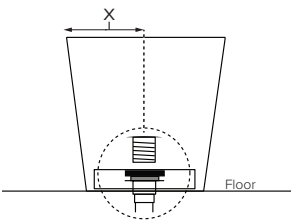

ELECTRICAL COMPONENTS & SPECIFICATIONS		
Required Electrical Service - 110 Volt		
Hydrotherapy Package	Components Included	GFCI
Air Massage	heated blower	1-15 amp
Electrical requirements may change with the addition of optional therapy components. See specific option details or installation information. CSA Certified C/US; B45.5/IAPMO ANSI Z124.1 and ANSI 112.19.7		

See the Installation & Operation Manual for more details.
MTI's Customer Service: Monday-Friday 8am-6pm EST
800-783-8827 or service@mtibaths.com

ORDERING AND INSTALLATION

- Before ordering or installing, please consider future access to equipment.
- Integrated overflow with toe tap drain included.
- Air baths require job site preparations for remote mounting the blower and required check valve. Check valve must be installed higher than the rim of the tub.
- Waterproof remote control included. Keypad is shipped loose and may be mounted nearby.
- Faucet valves cannot be installed on this tub model.

• Before discarding tub packaging, check for accessories that may be packaged inside.
• All product measurements are ±1/2".
• Specifications and configurations are subject to change without notice.
• Measurements herein supersede all others published prior to publication date below.