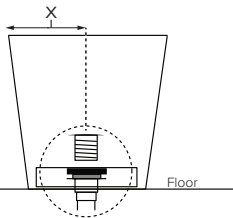

ELECTRICAL COMPONENTS & SPECIFICATIONS

Required Electrical Service - 110 Volt

Hydrotherapy Package	Components Included	GFCI
Air Massage	heated blower	1-15 amp

Electrical requirements may change with the addition of optional therapy components. See specific option details or installation information. CSA Certified C/US; B45.5/IAPMO ANSI Z124.1 and ANSI 112.19.7

See the Installation & Operation Manual for more details. MTI's Customer Service: Monday-Friday 8am-6pm EST 800-783-8827 or service@mtibaths.com

ORDERING AND INSTALLATION

- Before ordering or installing, please consider future access to equipment.
- Integrated overflow with toe tap drain included.
- Air baths require job site preparations for remote mounting the blower and required check valve. Check valve must be installed higher than the rim of the tub.
- Waterproof remote control included. Keypad is shipped loose and may be mounted nearby.
- Faucet valves cannot be installed on this tub model.

• Before discarding tub packaging, check for accessories that may be packaged inside.
• All product measurements are ±1/2".
• Specifications and configurations are subject to change without notice.
• Measurements herein supersede all others published prior to publication date below.