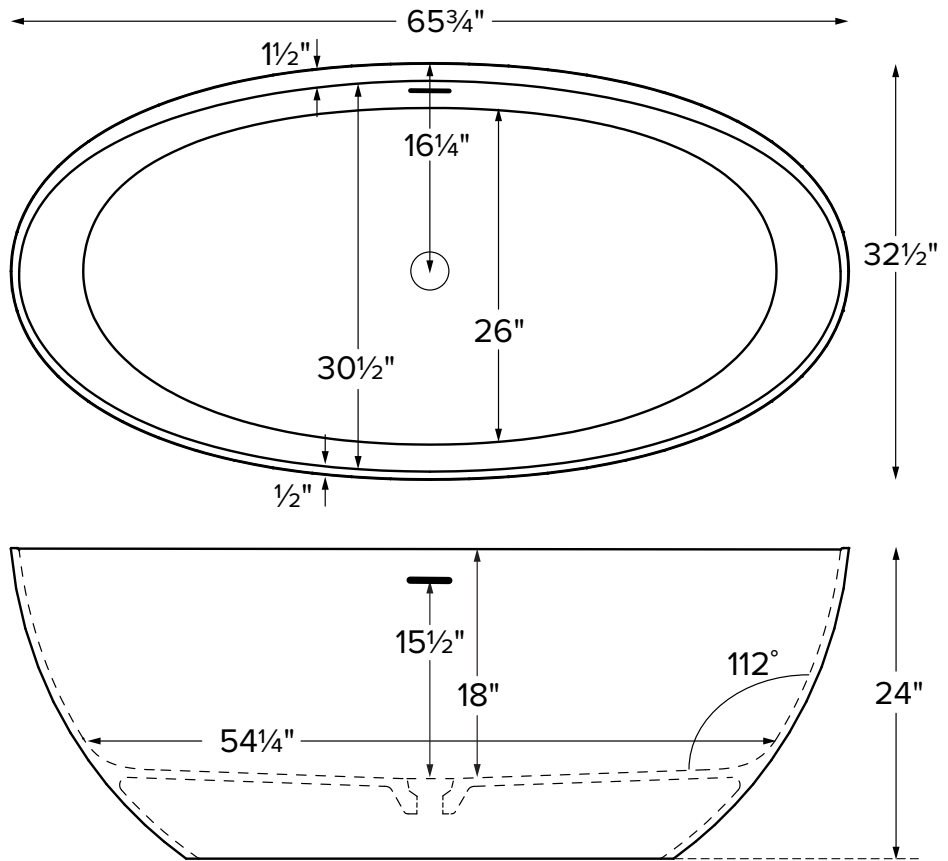

Tayla

Features an integrated overflow

MODEL 410
65.75" x 32.5" x 24"
FREESTANDING 82 gal to overflow
Mineral Composite
331 lbs / 150 kg soaker
Filling this tub to the maximum may require an above average size or dedicated water heater.

• Before discarding tub packaging, check for accessories that may be packaged inside.
 • All product measurements are ±1/2".
 • Specifications and configurations are subject to change without notice.
 • Measurements herein supersede all others published prior to publication date below.

Inside view of tub

Supplied Toe-Tap Drain with white Drain Topper