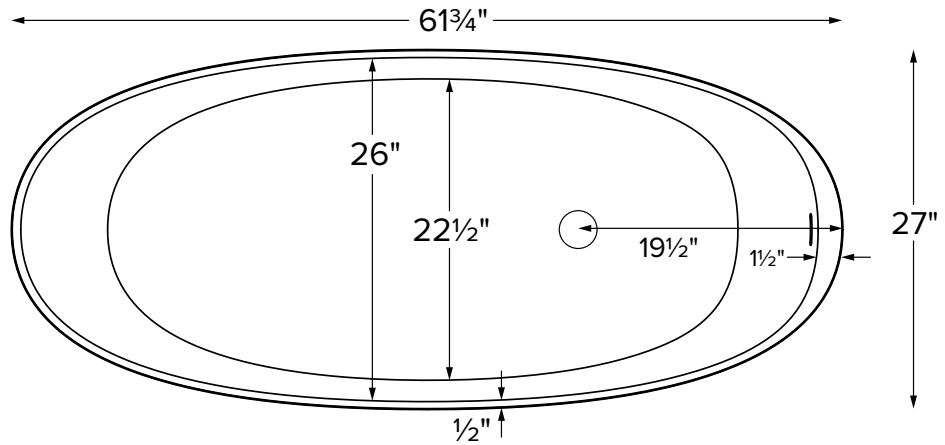

Walker

Features an integrated overflow

MODEL 409
61.75" x 27" x 23.5"
FREESTANDING 81 gal to overflow
<b>Mineral Composite</b>
199 lbs / 90 kg soaker
Filling this tub to the maximum may require an above average size or dedicated water heater.