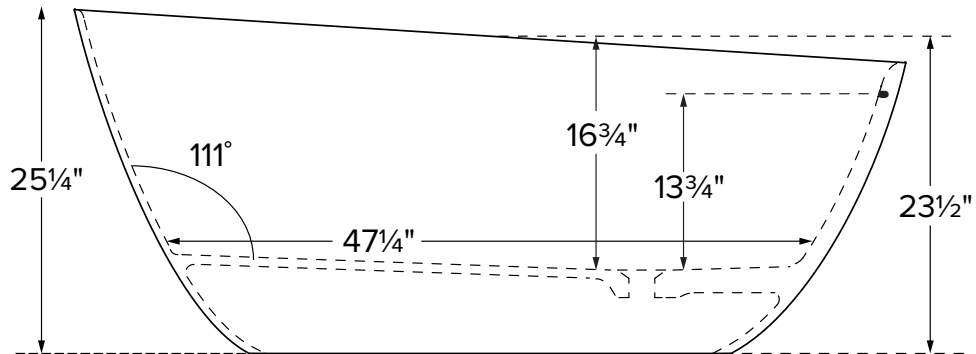

ELECTRICAL COMPONENTS & SPECIFICATIONS		
Required Electrical Service - 110 Volt		
Hydrotherapy Package	Components Included	GFCI
Air Massage	heated blower	1-15 amp
Electrical requirements may change with the addition of optional therapy components. See specific option details or installation information. CSA Certified C/US; B45.5/IAPMO ANSI Z124.1 and ANSI 112.19.7		

ORDERING AND INSTALLATION

- Before ordering or installing, please consider future access to equipment.
- Integrated overflow with toe tap drain included.
- Air baths require job site preparations for remote mounting the blower and required check valve. Check valve must be installed higher than the rim of the tub.
- Waterproof remote control included. Keypad is shipped loose and may be mounted nearby.
- Faucet valves cannot be installed on this tub model.

See the Installation & Operation Manual for more details.
MTI's Customer Service: Monday-Friday 8am-6pm EST
800-783-8827 or service@mtibaths.com

• Before discarding tub packaging, check for accessories that may be packaged inside.
• All product measurements are ±1/2".
• Specifications and configurations are subject to change without notice.
• Measurements herein supersede all others published prior to publication date below.