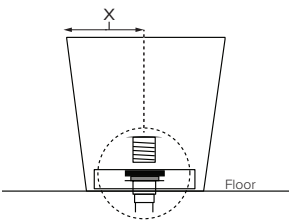

ELECTRICAL COMPONENTS & SPECIFICATIONS		
Required Electrical Service - 110 Volt		
Hydrotherapy Package	Components Included	GFCI
Air Massage	heated blower	1-15 amp
Electrical requirements may change with the addition of optional therapy components. See specific option details or installation information. CSA Certified C/US; B45.5/IAPMO ANSI Z124.1 and ANSI 112.19.7		

ORDERING AND INSTALLATION

- Before ordering or installing, please consider future access to equipment.
- Integrated overflow with toe tap drain included.
- Air baths require job site preparations for remote mounting the blower and required check valve. Check valve must be installed higher than the rim of the tub.
- Waterproof remote control included. Keypad is shipped loose and may be mounted nearby.
- Faucet valves cannot be installed on this tub model.

See the Installation & Operation Manual for more details.
MTI's Customer Service: Monday-Friday 8am-6pm EST
800-783-8827 or service@mtibaths.com

• Before discarding tub packaging, check for accessories that may be packaged inside.
• All product measurements are ±1/2".
• Specifications and configurations are subject to change without notice.
• Measurements herein supersede all others published prior to publication date below.