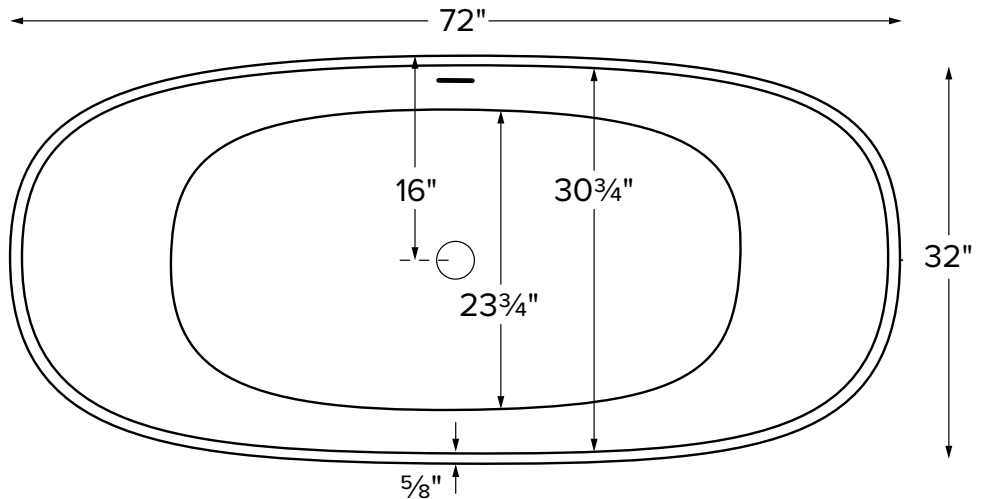

Maricela

Features an integrated overflow

MODEL 408
72" x 32" x 23.75"
FREESTANDING 72 gal to overflow
Mineral Composite
247 lbs / 112 kg soaker
Filling this tub to the maximum may require an above average size or dedicated water heater.

Inside view of tub