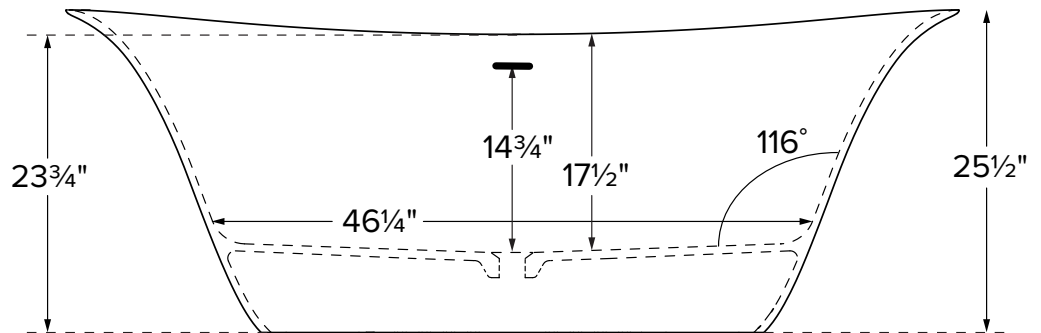

ELECTRICAL COMPONENTS & SPECIFICATIONS		
Required Electrical Service - 110 Volt		
Hydrotherapy Package	Components Included	GFCI
Air Massage	heated blower	1-15 amp
Electrical requirements may change with the addition of optional therapy components. See specific option details or installation information. CSA Certified C/US; B45.5/IAPMO ANSI Z124.1 and ANSI 112.19.7		

ORDERING AND INSTALLATION

- Before ordering or installing, please consider future access to equipment.
- Integrated overflow with toe tap drain included.
- Air baths require job site preparations for remote mounting the blower and required check valve. Check valve must be installed higher than the rim of the tub.
- Waterproof remote control included. Keypad is shipped loose and may be mounted nearby.
- Faucet valves cannot be installed on this tub model.

See the Installation & Operation Manual for more details.
MTI's Customer Service: Monday-Friday 8am-6pm EST
800-783-8827 or service@mtibaths.com

• Before discarding tub packaging, check for accessories that may be packaged inside.
• All product measurements are ±1/2".
• Specifications and configurations are subject to change without notice.
• Measurements herein supersede all others published prior to publication date below.