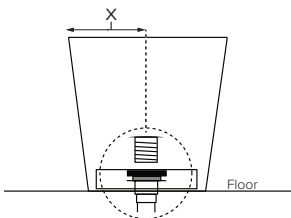

Features an integrated overflow

MODEL 408
72" x 32" x 23.75"
FREESTANDING 72 gal to overflow
Mineral Composite
247 lbs / 112 kg soaker
Filling this tub to the maximum may require an above average size or dedicated water heater.

Drain Rough-In Measurement

X
16"

ELECTRICAL COMPONENTS & SPECIFICATIONS		
Required Electrical Service - 110 Volt		
Hydrotherapy Package	Components Included	GFCI
Air Massage	heated blower	1-15 amp
Electrical requirements may change with the addition of optional therapy components. See specific option details or installation information. CSA Certified C/US; B45.5/IAPMO ANSI Z124.1 and ANSI 112.19.7		

• Before discarding tub packaging, check for accessories that may be packaged inside.
 • All product measurements are ±1/2".
 • Specifications and configurations are subject to change without notice.
 • Measurements herein supersede all others published prior to publication date below.