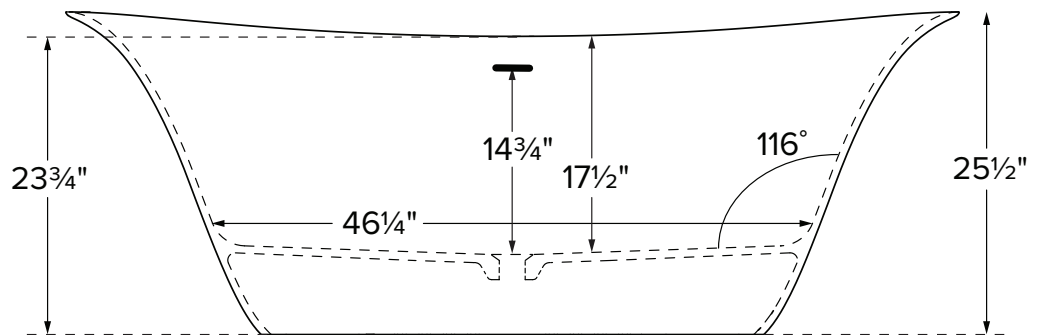

MODEL 408
72" x 32" x 23.75"
FREESTANDING 72 gal to overflow
Mineral Composite
247 lbs / 112 kg soaker
Filling this tub to the maximum may require an above average size or dedicated water heater.

Drain Rough-In Measurement

X
16"

ELECTRICAL COMPONENTS & SPECIFICATIONS		
Required Electrical Service - 110 Volt		
Hydrotherapy Package	Components Included	GFCI
Air Massage	heated blower	1-15 amp
Electrical requirements may change with the addition of optional therapy components. See specific option details or installation information. CSA Certified C/US; B45.5/IAPMO ANSI Z124.1 and ANSI 112.19.7		

See the Installation & Operation Manual for more details.
MTI's Customer Service: Monday-Friday 8am-6pm EST
800-783-8827 or service@mtibaths.com

ORDERING AND INSTALLATION

- Before ordering or installing, please consider future access to equipment.
- Integrated overflow with toe tap drain included.
- Air baths require job site preparations for remote mounting the blower and required check valve. Check valve must be installed higher than the rim of the tub.
- Waterproof remote control included. Keypad is shipped loose and may be mounted nearby.
- Faucet valves cannot be installed on this tub model.

• Before discarding tub packaging, check for accessories that may be packaged inside.
• All product measurements are ±1/2".
• Specifications and configurations are subject to change without notice.
• Measurements herein supersede all others published prior to publication date below.