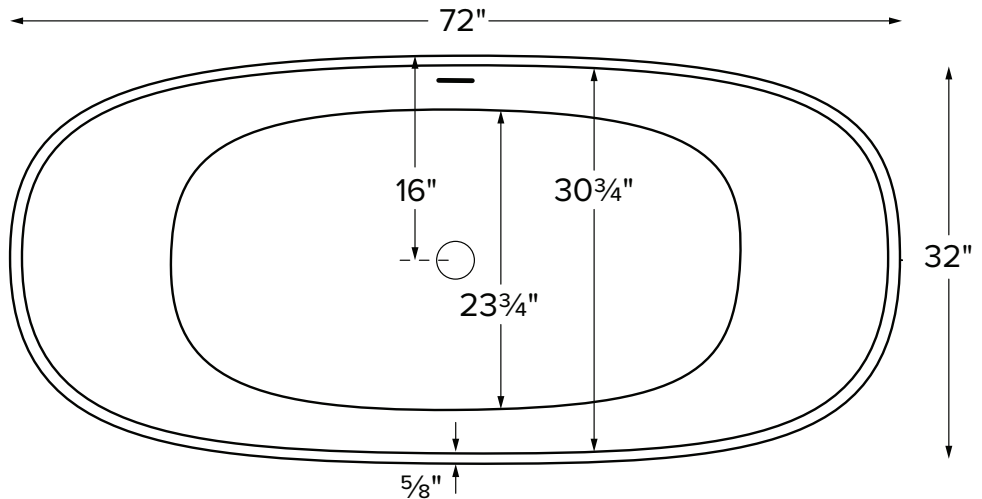

Features an integrated overflow

MODEL 408
72" x 32" x 23.75"
FREESTANDING 72 gal to overflow
Mineral Composite
247 lbs / 112 kg soaker
Filling this tub to the maximum may require an above average size or dedicated water heater.

• Before discarding tub packaging, check for accessories that may be packaged inside.
 • All product measurements are ±1/2".
 • Specifications and configurations are subject to change without notice.
 • Measurements herein supersede all others published prior to publication date below.