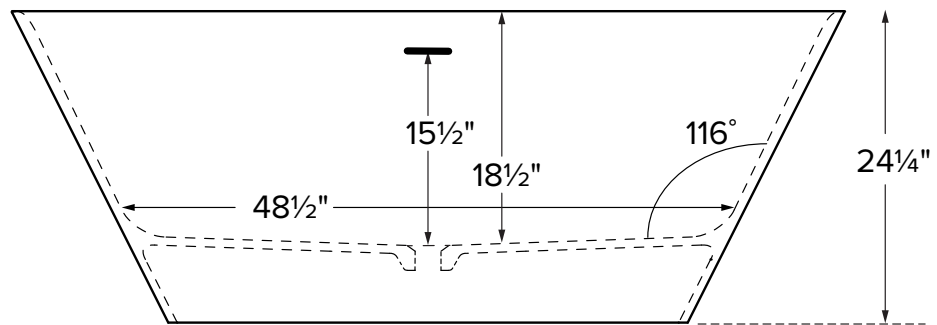

ELECTRICAL COMPONENTS & SPECIFICATIONS		
Required Electrical Service - 110 Volt		
Hydrotherapy Package	Components Included	GFCI
Air Massage	heated blower	1-15 amp
Electrical requirements may change with the addition of optional therapy components. See specific option details or installation information. CSA Certified C/US; B45.5/IAPMO ANSI Z124.1 and ANSI 112.19.7		

ORDERING AND INSTALLATION

- Before ordering or installing, please consider future access to equipment.
- Integrated overflow with toe tap drain included.
- Air baths require job site preparations for remote mounting the blower and required check valve. Check valve must be installed higher than the rim of the tub.
- Waterproof remote control included. Keypad is shipped loose and may be mounted nearby.
- Faucet valves cannot be installed on this tub model.

See the Installation & Operation Manual for more details.
MTI's Customer Service: Monday-Friday 8am-6pm EST
800-783-8827 or service@mtibaths.com

• Before discarding tub packaging, check for accessories that may be packaged inside.
• All product measurements are ±1/2".
• Specifications and configurations are subject to change without notice.
• Measurements herein supersede all others published prior to publication date below.