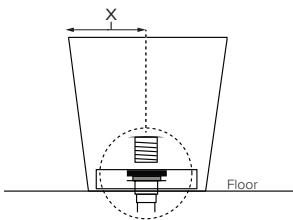

ELECTRICAL COMPONENTS & SPECIFICATIONS		
Required Electrical Service - 110 Volt		
Hydrotherapy Package	Components Included	GFCI
Air Massage	heated blower	1-15 amp
Electrical requirements may change with the addition of optional therapy components. See specific option details or installation information. CSA Certified C/US; B45.5/IAPMO ANSI Z124.1 and ANSI 112.19.7		

ORDERING AND INSTALLATION

- Before ordering or installing, please consider future access to equipment.
- Integrated overflow with toe tap drain included.
- Air baths require job site preparations for remote mounting the blower and required check valve. Check valve must be installed higher than the rim of the tub.
- Waterproof remote control included. Keypad is shipped loose and may be mounted nearby.
- Faucet valves cannot be installed on this tub model.

See the Installation & Operation Manual for more details.
MTI's Customer Service: Monday-Friday 8am-6pm EST
800-783-8827 or service@mtibaths.com

• Before discarding tub packaging, check for accessories that may be packaged inside.
• All product measurements are ±1/2".
• Specifications and configurations are subject to change without notice.
• Measurements herein supersede all others published prior to publication date below.