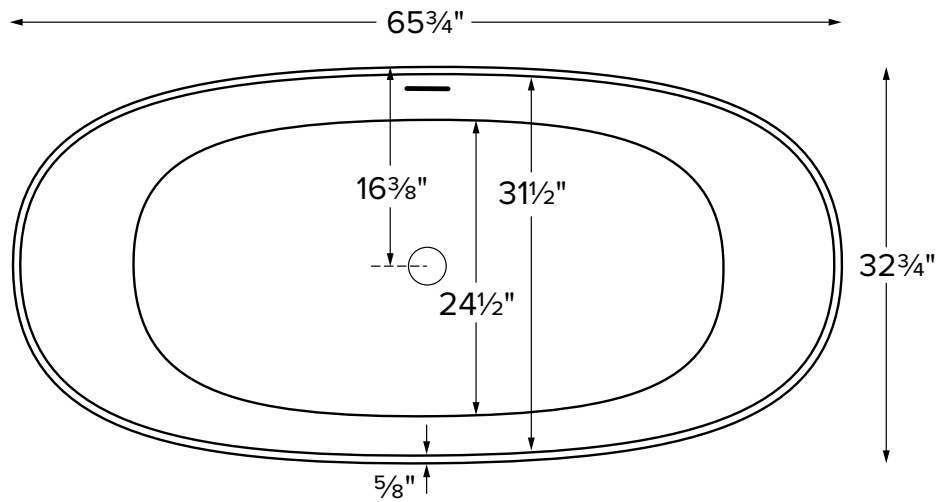

Islita

Features an integrated overflow

MODEL 407
65.75" x 32.75" x 24.25"
FREESTANDING 77 gal to overflow
<b>Mineral Composite</b>
292 lbs / 132 kg soaker
Filling this tub to the maximum may require an above average size or dedicated water heater.

Inside view of tub