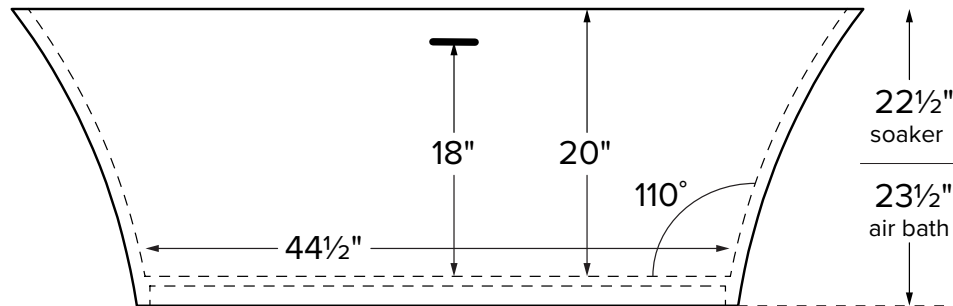

Cosmopolitan Collection Tubs

Marcel

MODEL 402
65.5" x 31" x 22.5" / 23.5"
FREESTANDING 80 gal to overflow
Mineral Composite
159 lbs / 72 kg soaker
Filling this tub to the maximum may require an above average size or dedicated water heater.

IMPORTANT
Air bath is 1" taller than soaker

Drain Rough-In Measurement

ELECTRICAL COMPONENTS & SPECIFICATIONS

Required Electrical Service - 110 Volt

Hydrotherapy Package	Components Included	GFCI
Air Massage	heated blower	1-15 amp

- Before discarding tub packaging, check for accessories that may be packaged inside.
- All product measurements are $\pm 1/2"$.
- Specifications and configurations are subject to change without notice.
- Measurements herein supersede all others published prior to publication date below.