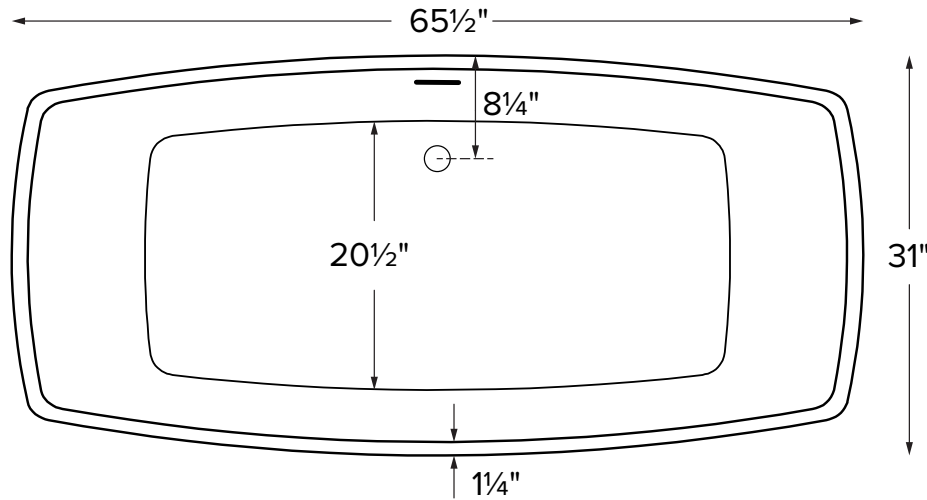

Cosmopolitan Collection Tubs

Marcel

MODEL 402
65.5" x 31" x 22.5" / 23.5"
FREESTANDING 80 gal to overflow
Mineral Composite
159 lbs / 72 kg soaker
Filling this tub to the maximum may require an above average size or dedicated water heater.

IMPORTANT
Air bath is 1" taller than soaker

Drain Rough-In Measurement

ELECTRICAL COMPONENTS & SPECIFICATIONS

Required Electrical Service - 110 Volt

Hydrotherapy Package	Components Included	GFCI
Air Massage	heated blower	1-15 amp

- Before discarding tub packaging, check for accessories that may be packaged inside.
- All product measurements are $\pm 1/2"$.
- Specifications and configurations are subject to change without notice.
- Measurements herein supersede all others published prior to publication date below.

Inside view of tub