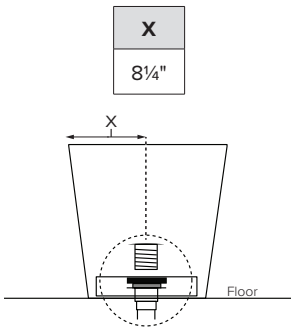

Cosmopolitan Collection Tubs

Marcel

MODEL 402
65.5" x 31" x 22.5" / 23.5"
FREESTANDING 80 gal to overflow
Mineral Composite
159 lbs / 72 kg soaker
Filling this tub to the maximum may require an above average size or dedicated water heater.

IMPORTANT
Air bath is 1" taller than soaker

Drain Rough-In Measurement

ELECTRICAL COMPONENTS & SPECIFICATIONS

Required Electrical Service - 110 Volt

Hydrotherapy Package	Components Included	GFCI
Air Massage	heated blower	1-15 amp

- Before discarding tub packaging, check for accessories that may be packaged inside.
- All product measurements are $\pm 1/2"$.
- Specifications and configurations are subject to change without notice.
- Measurements herein supersede all others published prior to publication date below.

Inside view of tub