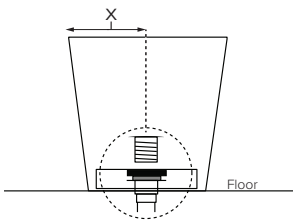

ELECTRICAL COMPONENTS & SPECIFICATIONS		
Required Electrical Service - 110 Volt		
Hydrotherapy Package	Components Included	GFCI
Air Massage	heated blower	1-15 amp
Electrical requirements may change with the addition of optional therapy components. See specific option details or installation information. CSA Certified C/US; B45.5/IAPMO ANSI Z124.1 and ANSI 112.19.7		

ORDERING AND INSTALLATION

- Before ordering or installing, please consider future access to equipment.
- Integrated overflow with toe tap drain included.
- Air baths require job site preparations for remote mounting the blower and required check valve. Check valve must be installed higher than the rim of the tub.
- Waterproof remote control included. Keypad is shipped loose and may be mounted nearby.
- Faucet valves cannot be installed on this tub model.

See the Installation & Operation Manual for more details.
MTI's Customer Service: Monday-Friday 8am-6pm EST
800-783-8827 or service@mtibaths.com

• Before discarding tub packaging, check for accessories that may be packaged inside.
• All product measurements are ±1/2".
• Specifications and configurations are subject to change without notice.
• Measurements herein supersede all others published prior to publication date below.