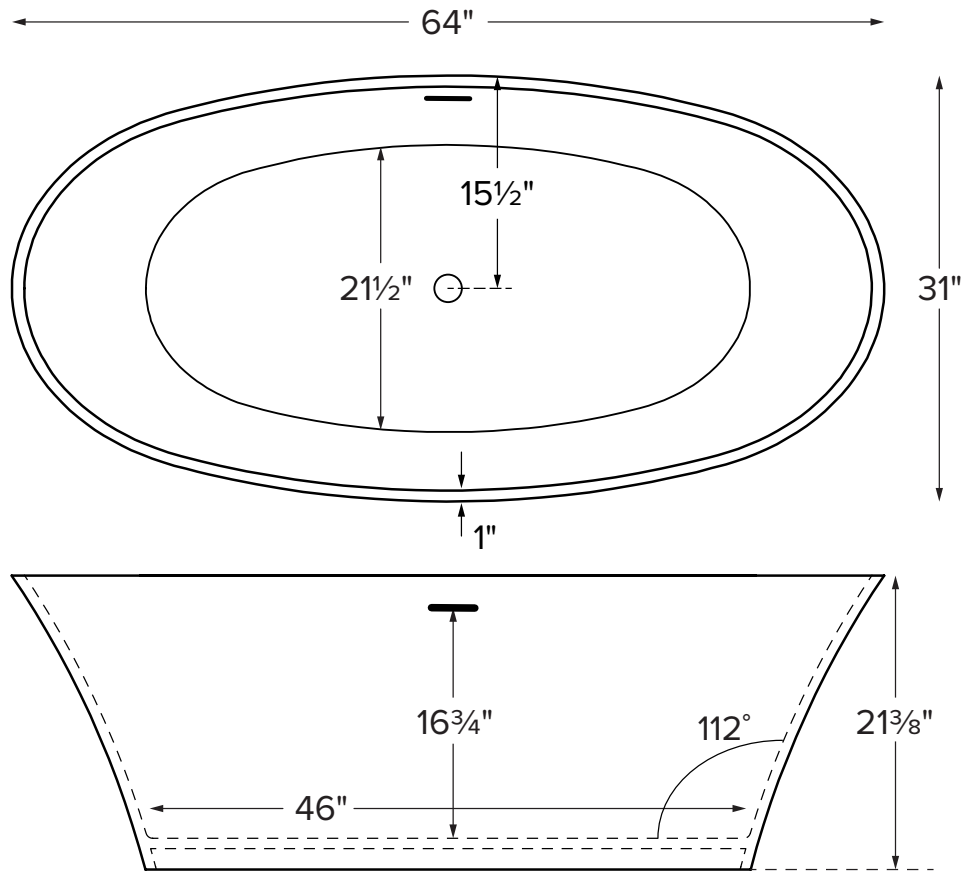

Adeline

MODEL 401
64" x 31" x 21.375"
FREESTANDING 71 gal to overflow
Mineral Composite
150 lbs / 68 kg soaker
Filling this tub to the maximum may require an above average size or dedicated water heater.

Inside view of tub