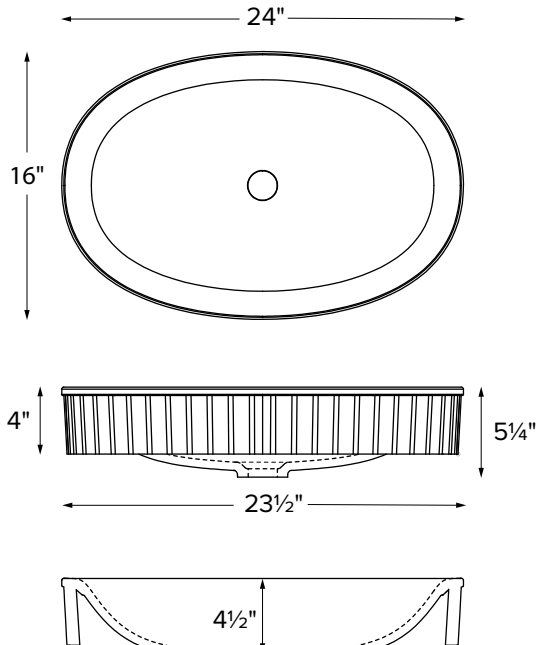

Bowie SR

The top 4" of the semi-recessed sink will rest on the vanity.

Due to its handcrafted nature, always measure sink on-site to ensure cut-out accuracy.

| |
|------------------------|
| MODEL 725 |
| 24" x 16" x 5.25" |
| SEMI-RECESSED |
| SculptureStone® |
| 24 lbs / 11 kg |

• Before discarding packaging, check for accessories that may be inside.
• All product measurements are ±1/2".
• Specifications and configurations are subject to change without notice.
• Measurements herein supersede all others published prior to publication date below.