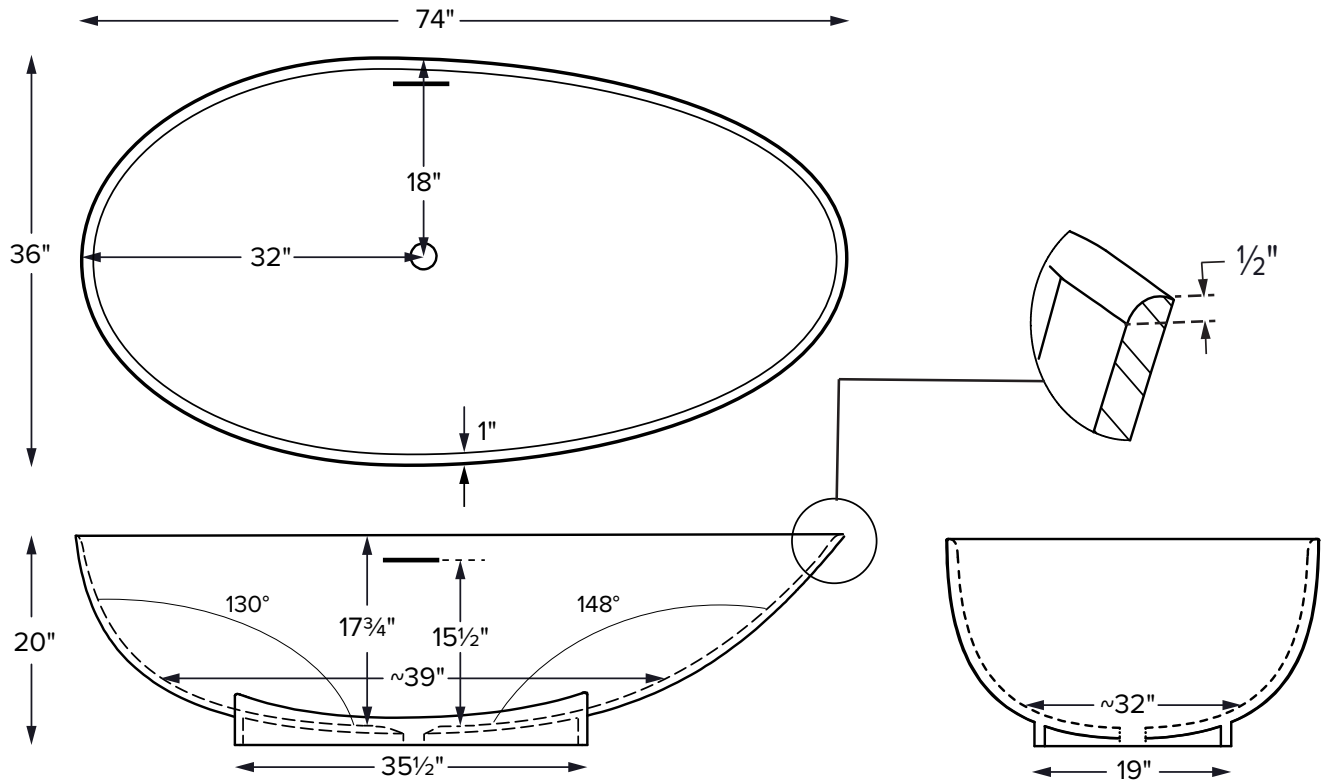

Alva

Features an integrated overflow.

MODEL 259
74" x 36" x 20"
FREESTANDING (cannot be undermounted) 92 gal to overflow
<b>SculptureStone®</b>
250 lbs / 113 kg
Filling this tub to the maximum may require an above average size or dedicated water heater.

Footprint: 35½" x 19"

<b>ELECTRICAL COMPONENTS &amp; SPECIFICATIONS</b>
Available as Soaker only
CSA Certified C/US; ANSI Z124.1

**IMPORTANT ORDERING & INSTALLATION INFORMATION**

- Before ordering or installing, please consider future access to equipment.
- Includes an integrated overflow with toe tap drain in chrome finish. May be specified without an overflow (see local codes before ordering without an overflow).
- Faucet valves cannot be mounted on this tub model.

For more information on options and accessories go to SculptureStone® Tubs Options on mtibaths.com

**Alva**  
MODEL #: 259  
74" x 36" x 20"

Hydrotherapy	Package Contents	Part #	MSRP	
Soaker	Soaking bath - no jets. Includes an integrated slotted overflow with a toe-tap drain kit.	S259	\$8,990	Crate / Handling Fee Applies