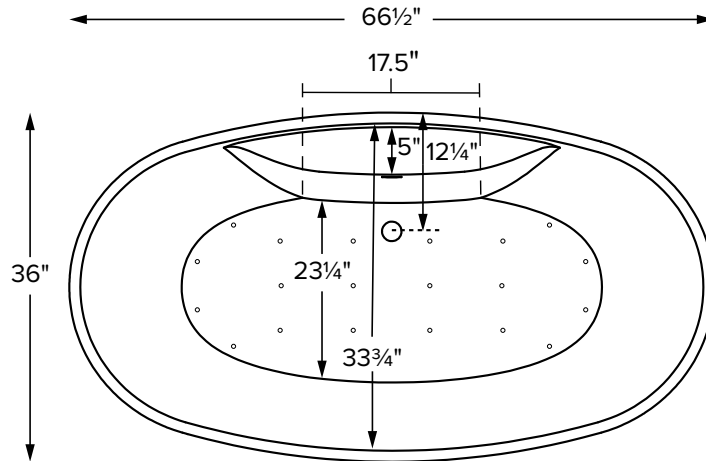

Loretta 1

Features an integrated slotted overflow

MODEL 241	
66.5" x 36" x 23.5"	
FREESTANDING 80 gal to overflow	
Acrylic CXL™	DoloMatte™
125 lbs / 57 kg	<SOAKER> 141 lbs / 64 kg
Filling this tub to the maximum may require an above average size or dedicated water heater.	

The Loretta 1 features a flat deck on the drain side for mounting faucetry. Shown with Air Massage Package.

Drain Rough-In Measurement

ELECTRICAL COMPONENTS & SPECIFICATIONS

Hydrotherapy Package	Components Included	110V GFCI
Air Massage	heated blower	1-15 amp
Air Massage Elite	heated blower, chromatherapy	1-15 amp

- Before discarding tub crate, check for accessories that may be packaged inside.
- All product measurements are ±1/2".
- Specifications and configurations are subject to change without notice.
- Measurements herein supersede all others published prior to publication date below.