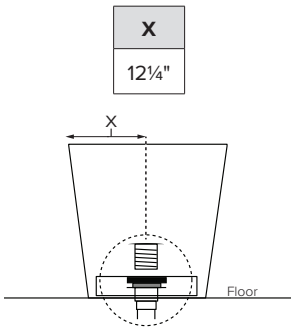

Loretta 1

Features an integrated slotted overflow

MODEL 241	
66.5" x 36" x 23.5"	
FREESTANDING 80 gal to overflow	
Acrylic CXL™	DoloMatte™
125 lbs / 57 kg	<SOAKER> 141 lbs / 64 kg
Filling this tub to the maximum may require an above average size or dedicated water heater.	

The Loretta 1 features a flat deck on the drain side for mounting faucetry. Shown with Air Massage Package.

Drain Rough-In Measurement

ELECTRICAL COMPONENTS & SPECIFICATIONS

Hydrotherapy Package	Components Included	110V GFCI
Air Massage	heated blower	1-15 amp
Air Massage Elite	heated blower, chromatherapy	1-15 amp

- Before discarding tub crate, check for accessories that may be packaged inside.
- All product measurements are ±1/2".
- Specifications and configurations are subject to change without notice.
- Measurements herein supersede all others published prior to publication date below.