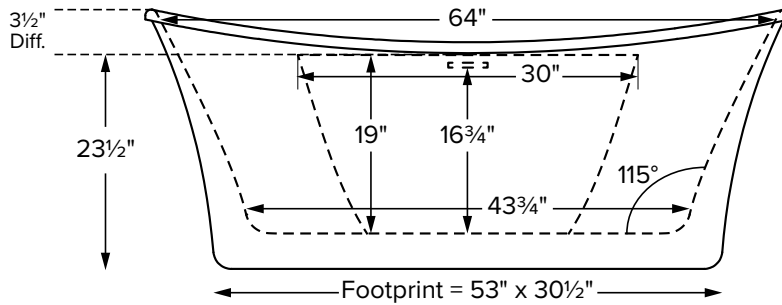

Loretta 1

Features an integrated slotted overflow

MODEL 241	
66.5" x 36" x 23.5"	
FREESTANDING 80 gal to overflow	
Acrylic CXL™	DoloMatte™
125 lbs / 57 kg	<SOAKER> 141 lbs / 64 kg
Filling this tub to the maximum may require an above average size or dedicated water heater.	

The Loretta 1 features a flat deck on the drain side for mounting faucetry. Shown with Air Massage Package.

Drain Rough-In Measurement

ELECTRICAL COMPONENTS & SPECIFICATIONS

Hydrotherapy Package	Components Included	110V GFCI
Air Massage	heated blower	1-15 amp
Air Massage Elite	heated blower, chromatherapy	1-15 amp

- Before discarding tub crate, check for accessories that may be packaged inside.
- All product measurements are ±1/2".
- Specifications and configurations are subject to change without notice.
- Measurements herein supersede all others published prior to publication date below.