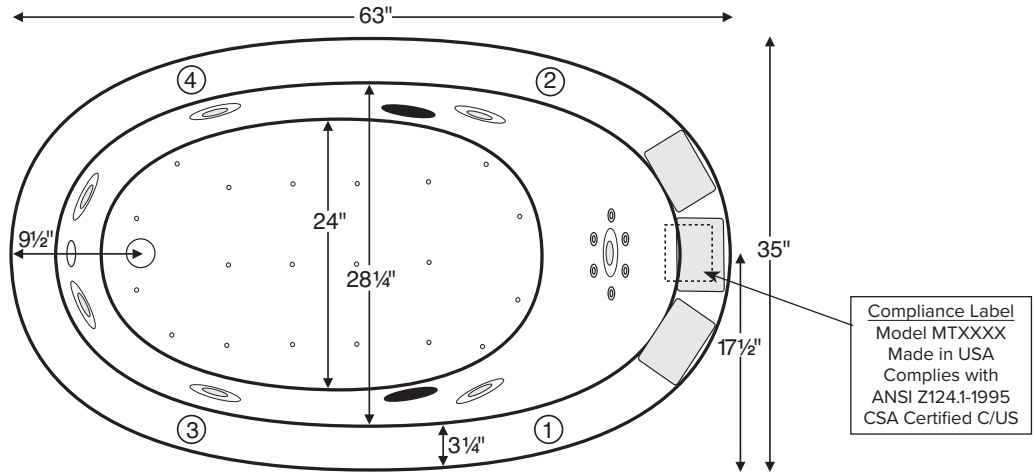

Adena 2

MODEL 122		
63" x 35" x 20"		
DROP-IN or UNDERMOUNT 74 gal to overflow		
<b>Acrylic CXL™</b>	<b>DoloMatte™</b>	
85 lbs / 39 kg	<SOAKER>	96 lbs / 44 kg
110 lbs / 50 kg	<PLUMBED>	121 lbs / 55 kg
Filling this tub to the maximum may require an above average size or dedicated water heater.		

Compliance Label  
Model MTXXXX  
Made in USA  
Complies with  
ANSI Z124.1-1995  
CSA Certified C/US

Numbered areas on tub deck represent possible locations to install cleaning systems, faucets and other fixtures. Shown with Air Massage and Ultra Whirlpool Package.

**IMPORTANT:**  
Air baths and tubs with a pre-leveled foam base or frame system add 2-3" to overall tub height.

**IMPORTANT ORDERING & INSTALLATION INFORMATION**

- Before ordering or installing, please consider future access to equipment.
- Add proper bedding compound to fully level and support bottom of tub.
- When equipped with an air bath package, pre-leveled foam base or frame system, overall tub height is increased by approx. 2-3" and is designed to install on a flat, level subfloor.
- Radiance placed on airbath floor will affect placement of air jets.
- System components may extend beyond the perimeter of deck.
- Please measure tub **on-site** before building tub decking.
- Suction and control locations may vary.