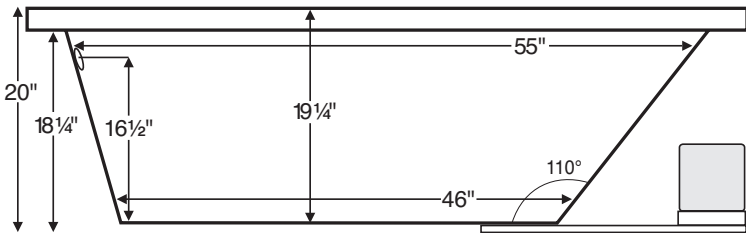

Adena 2

MODEL 122		
63" x 35" x 20"		
DROP-IN or UNDERMOUNT 74 gal to overflow		
<b>Acrylic CXL™</b>	<b>DoloMatte™</b>	
85 lbs / 39 kg	<SOAKER>	96 lbs / 44 kg
110 lbs / 50 kg	<PLUMBED>	121 lbs / 55 kg
Filling this tub to the maximum may require an above average size or dedicated water heater.		

Compliance Label  
Model MTXXXX  
Made in USA  
Complies with  
ANSI Z124.1-1995  
CSA Certified C/US

Numbered areas on tub deck represent possible locations to install cleaning systems, faucets and other fixtures. Shown with Air Massage and Ultra Whirlpool Package.

**IMPORTANT:**  
Air baths and tubs with a pre-leveled foam base or frame system add 2-3" to overall tub height.

**IMPORTANT ORDERING & INSTALLATION INFORMATION**

- Before ordering or installing, please consider future access to equipment.
- Add proper bedding compound to fully level and support bottom of tub.
- When equipped with an air bath package, pre-leveled foam base or frame system, overall tub height is increased by approx. 2-3" and is designed to install on a flat, level subfloor.
- Radiance placed on airbath floor will affect placement of air jets.
- System components may extend beyond the perimeter of deck.
- Please measure tub **on-site** before building tub decking.
- Suction and control locations may vary.