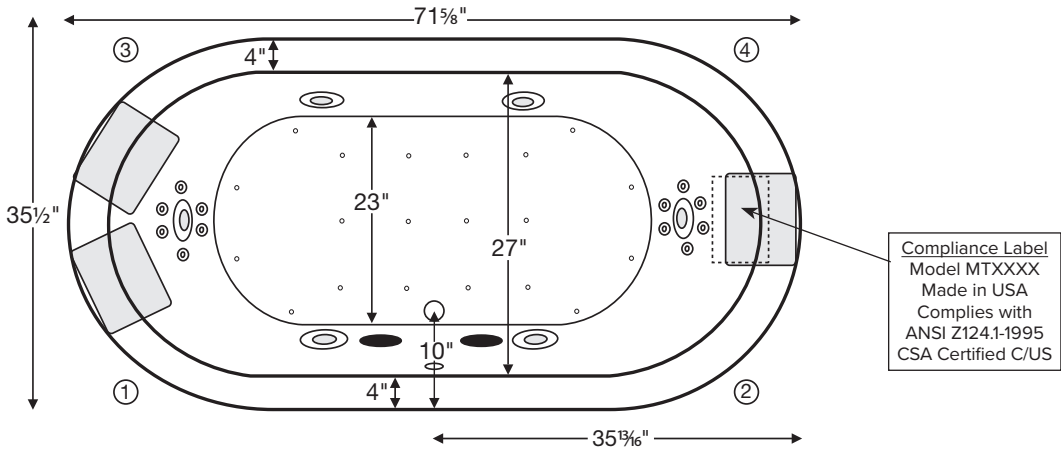

Melinda 2

MODEL 73		
71.625" x 35.5" x 21.75"		
DROP-IN (cannot be undermounted) <i>Not recommended as a tub/shower combination</i> 75 gal to overflow		
Acrylic CXL™		DoloMatte™
100 lbs / 55 kg	<SOAKER>	113 lbs / 51 kg
144 lbs / 65 kg	<PLUMBED>	162 lbs / 73 kg
Filling this tub to the maximum may require an above average size or dedicated water heater.		

Numbered areas represent possible locations to install cleaning systems, faucets and other fixtures. Shown with Air Massage and Ultra Whirlpool Package.

IMPORTANT: Air baths and tubs with a pre-leveled foam base add 2-3" to overall tub height.

IMPORTANT ORDERING & INSTALLATION INFORMATION

- Before ordering or installing, please consider future access to equipment.
- Add proper bedding compound to fully level and support bottom of tub.
- When equipped with an air bath package, pre-leveled foam base or frame system, overall tub height is increased by approx. 2-3" and is designed to install on a flat, level subfloor.
- Radiance placed on airbath floor will affect placement of air jets.
- System components may extend beyond the perimeter of deck.
- Please measure tub **on-site** before building tub decking.
- Advise MTI when planning to use a glass enclosure. Relocation of controls may be necessary.
- Suction and control locations may vary.