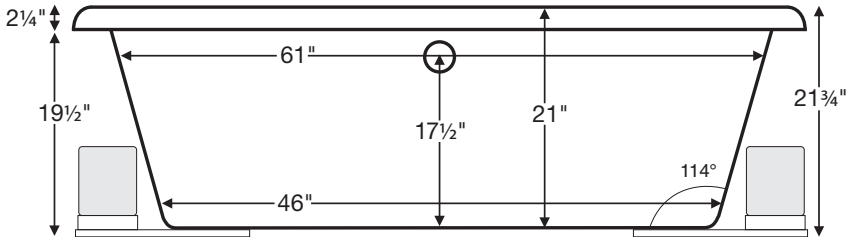

Melinda 2

MODEL 73		
71.625" x 35.5" x 21.75"		
DROP-IN (cannot be undermounted) <i>Not recommended as a tub/shower combination</i> 75 gal to overflow		
Acrylic CXL™		DoloMatte™
100 lbs / 55 kg	<SOAKER>	113 lbs / 51 kg
144 lbs / 65 kg	<PLUMBED>	162 lbs / 73 kg
Filling this tub to the maximum may require an above average size or dedicated water heater.		

Numbered areas represent possible locations to install cleaning systems, faucets and other fixtures. Shown with Air Massage and Ultra Whirlpool Package.

IMPORTANT: Air baths and tubs with a pre-leveled foam base add 2-3" to overall tub height.

IMPORTANT ORDERING & INSTALLATION INFORMATION

- Before ordering or installing, please consider future access to equipment.
- Add proper bedding compound to fully level and support bottom of tub.
- When equipped with an air bath package, pre-leveled foam base or frame system, overall tub height is increased by approx. 2-3" and is designed to install on a flat, level subfloor.
- Radiance placed on airbath floor will affect placement of air jets.
- System components may extend beyond the perimeter of deck.
- Please measure tub **on-site** before building tub decking.
- Advise MTI when planning to use a glass enclosure. Relocation of controls may be necessary.
- Suction and control locations may vary.