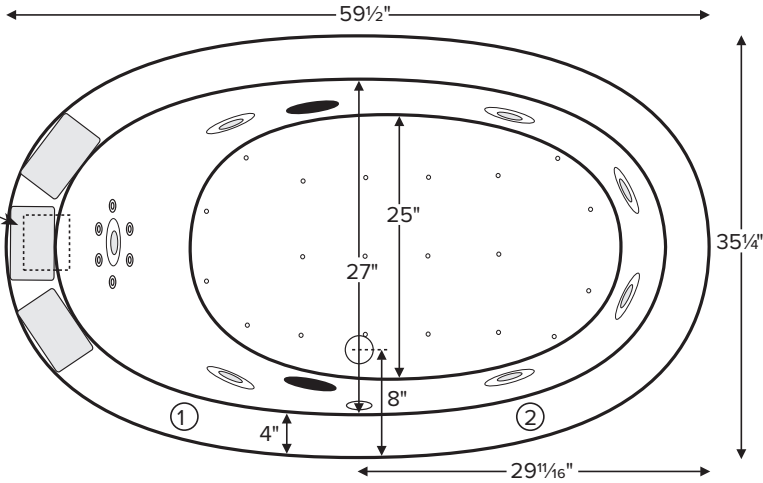

Adena 1

MODEL 76		
59.5" x 35.25" x 19.5"		
DROP-IN or UNDERMOUNT <i>Not recommended as a tub/shower combination</i> 71 gal to overflow		
<b>Acrylic CXL™</b>		<b>DoloMatte™</b>
70 lbs / 32 kg	<SOAKER>	79 lbs / 36 kg
94 lbs / 43 kg	<PLUMBED>	106 lbs / 48 kg
Filling this tub to the maximum may require an above average size or dedicated water heater.		

**Compliance Label**  
Model MTXXXX  
Made in USA  
Complies with  
ANSI Z124.1-1995  
CSA Certified C/US

Numbered areas on tub deck represent possible locations to install cleaning systems, faucets and other fixtures. Shown with Air Massage and Ultra Whirlpool Package.

**IMPORTANT:**  
Air baths and tubs with a pre-leveled foam base add 2-3" to overall tub height.

**IMPORTANT ORDERING & INSTALLATION INFORMATION**

- Before ordering or installing, please consider future access to equipment.
- Add proper bedding compound to fully level and support bottom of tub.
- When equipped with an air bath package, pre-leveled foam base or frame system, overall tub height is increased by approx. 2-3" and is designed to install on a flat, level subfloor.
- Radiance placed on airbath floor will affect placement of air jets.
- System components may extend beyond the perimeter of deck.
- Please measure tub **on-site** before building tub decking.
- Suction and control locations may vary.