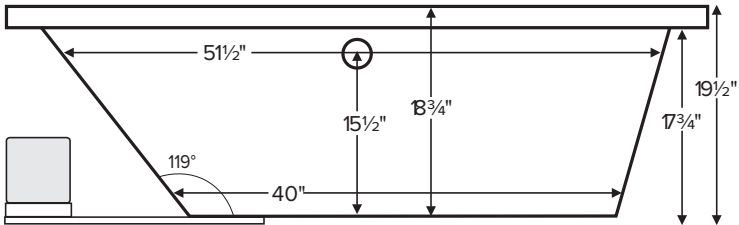

Adena 1

MODEL 76		
59.5" x 35.25" x 19.5"		
DROP-IN or UNDERMOUNT <i>Not recommended as a tub/shower combination</i> 71 gal to overflow		
<b>Acrylic CXL™</b>		<b>DoloMatte™</b>
70 lbs / 32 kg	<SOAKER>	79 lbs / 36 kg
94 lbs / 43 kg	<PLUMBED>	106 lbs / 48 kg
Filling this tub to the maximum may require an above average size or dedicated water heater.		

**IMPORTANT:**  
Air baths and tubs with a pre-leveled foam base add 2-3" to overall tub height.

**IMPORTANT ORDERING & INSTALLATION INFORMATION**

- Before ordering or installing, please consider future access to equipment.
- Add proper bedding compound to fully level and support bottom of tub.
- When equipped with an air bath package, pre-leveled foam base or frame system, overall tub height is increased by approx. 2-3" and is designed to install on a flat, level subfloor.
- Radiance placed on airbath floor will affect placement of air jets.
- System components may extend beyond the perimeter of deck.
- Please measure tub **on-site** before building tub decking.
- Suction and control locations may vary.