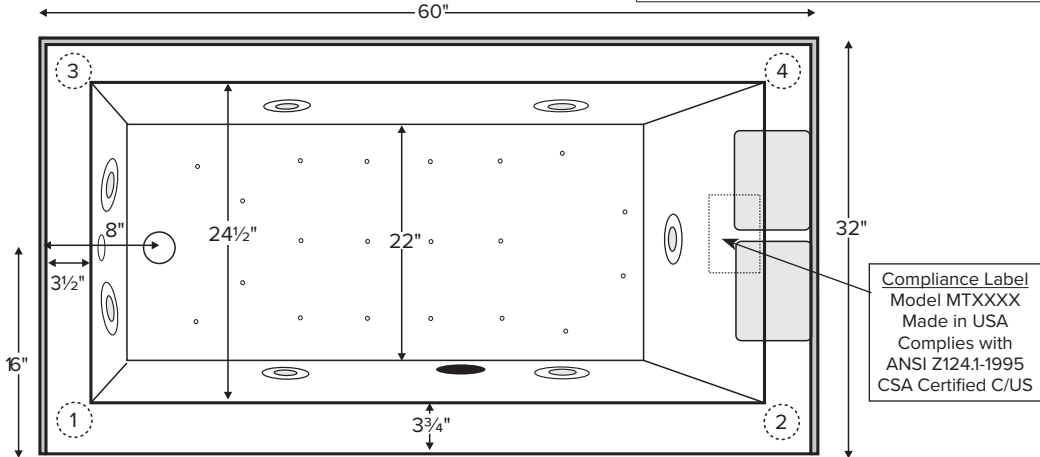

Cameron 1

Features integral skirting and tile flange.

MODEL 151		
60" x 32" x 20.625"		
ALCOVE 85 gal to overflow		
Acrylic CXL™		DoloMatte™
105 lbs / 48 kg	<SOAKER>	118 lbs / 54 kg
130 lbs / 59 kg	<PLUMBED>	143 lbs / 65 kg
Filling this tub to the maximum may require an above average size or dedicated water heater.		

Requires use of a wall-mounted tub filler.
 Numbered areas on tub deck represent possible locations to install cleaning systems stub-out under the tub deck.
 Shown with Air Massage and Ultra Whirlpool Package.

IMPORTANT ORDERING & INSTALLATION INFORMATION

- Before ordering or installing, please consider future access to equipment.
- Must specify left- or right-hand drain when ordering.
- Non-removable skirt provides no access to equipment. Must have end-access for servicing.
- Radiance placed on airbath floor will affect placement of air jets.
- Use proper bedding compound to fully level and support the tub.
- Tubs equipped with an air system or factory installed pre-leveled foam base are designed to install directly onto a flat level subfloor.
- System components may extend beyond the perimeter of deck.
- Advise MTI when planning to use a glass enclosure. Relocation of controls may be necessary.
- Suction and control locations may vary.