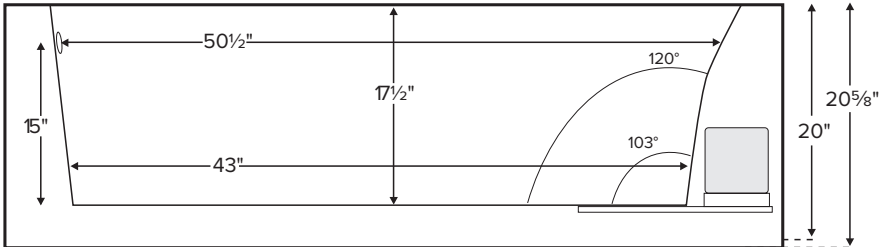

Cameron 1

Features integral skirting and tile flange.

MODEL 151		
60" x 32" x 20.625"		
ALCOVE 85 gal to overflow		
Acrylic CXL™		DoloMatte™
105 lbs / 48 kg	<SOAKER>	118 lbs / 54 kg
130 lbs / 59 kg	<PLUMBED>	143 lbs / 65 kg
Filling this tub to the maximum may require an above average size or dedicated water heater.		

Requires use of a wall-mounted tub filler.
 Numbered areas on tub deck represent possible locations to install cleaning systems stub-out under the tub deck.
 Shown with Air Massage and Ultra Whirlpool Package.