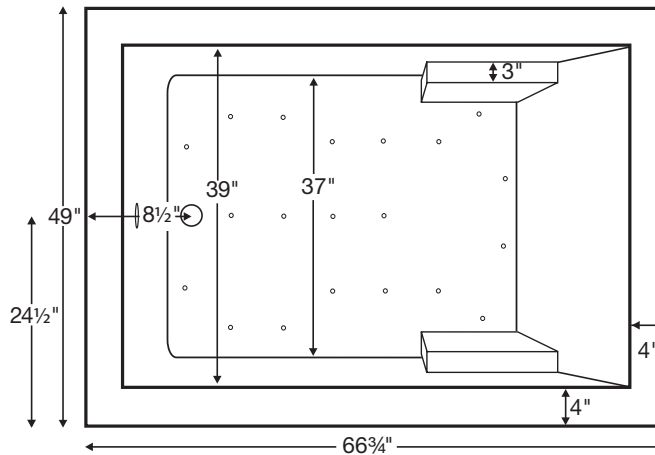

Available as a freestanding model or finished on 1, 2 or 3 sides for various installation applications.

**Andrea® 9**  
with Sculpted Finish®

MODEL 114A	
66.75" x 49" x 23.25"	
FREESTANDING or ALCOVE 129 gal to overflow	
<b>Acrylic CXL™</b>	<b>DoloMatte™</b>
135 lbs / 61 kg	<SOAKER> 152 lbs / 69 kg
Filling this tub to the maximum may require an above average size or dedicated water heater.	

The Sculpted Finish process does not allow enough space for mounting fixtures on the tub deck.  
Shown as Air Bath

ELECTRICAL COMPONENTS & SPECIFICATIONS		
Hydrotherapy Package	Components Included	GFCI/110V
<b>Microbubbles</b>	Microbubbles pump	1-15 amp
<b>Air Massage</b>	heated blower	1-15 amp
<b>Microbubbles with Air</b>	Microbubbles pump, heated blower	1-20 amp
<b>Air Massage Elite</b>	heated blower, chromatherapy	1-15 amp
<b>Microbubbles with Air Elite</b>	Microbubbles pump, heated blower, chromatherapy	2-15 amp