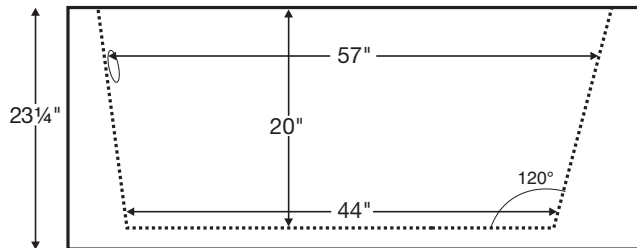

Available as a freestanding model or finished on 1, 2 or 3 sides for various installation applications.

**Andrea® 9**  
with Sculpted Finish®

MODEL 114A	
66.75" x 49" x 23.25"	
FREESTANDING or ALCOVE 129 gal to overflow	
<b>Acrylic CXL™</b>	<b>DoloMatte™</b>
135 lbs / 61 kg	<SOAKER> 152 lbs / 69 kg
Filling this tub to the maximum may require an above average size or dedicated water heater.	

The Sculpted Finish process does not allow enough space for mounting fixtures on the tub deck.  
Shown as Air Bath

ELECTRICAL COMPONENTS & SPECIFICATIONS		
Hydrotherapy Package	Components Included	GFCI/110V
<b>Microbubbles</b>	Microbubbles pump	1-15 amp
<b>Air Massage</b>	heated blower	1-15 amp
<b>Microbubbles with Air</b>	Microbubbles pump, heated blower	1-20 amp
<b>Air Massage Elite</b>	heated blower, chromatherapy	1-15 amp
<b>Microbubbles with Air Elite</b>	Microbubbles pump, heated blower, chromatherapy	2-15 amp