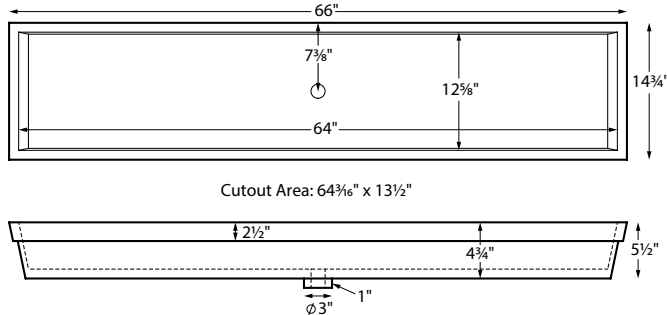

Petra 12 SR is a single-drain semi-recessed sink.

Petra 12 SR

Model # MTCS-756

66" x 14.75" x 5.5"

Bowl Size: 64" x 12.625"

Material SculptureStone®

Installation semi-recessed or undermount

Shipping Weight 70 lbs.

Cutout Area: 64 3/16" x 13 1/2"

When semi-recessed, the top 2 1/2" of the sink will rest on the counter.
Due to its handcrafted nature, always measure sink on-site to ensure cut-out accuracy.

When ordered as undermount, 1/2" x 3/8" lip detail accommodates most undermount clips (shown right).

CONSTRUCTION AND STANDARD FEATURES

- 1.5" drain opening. Comes without an overflow. Check local codes.
- Measure on site to achieve the proper cut-out size.
- Lip detail on undermount bowl will accommodate commonly used undermount hardware. Hardware is not included.
- One-piece construction using Engineered SculptureStone® (ESS) material.
- This material is non-porous, stain-, mold- and mildew-resistant.
- Approximately 70% of the material is organic, including minerals mined from the earth, making it "Green".
- Five-Year Limited Residential Warranty.