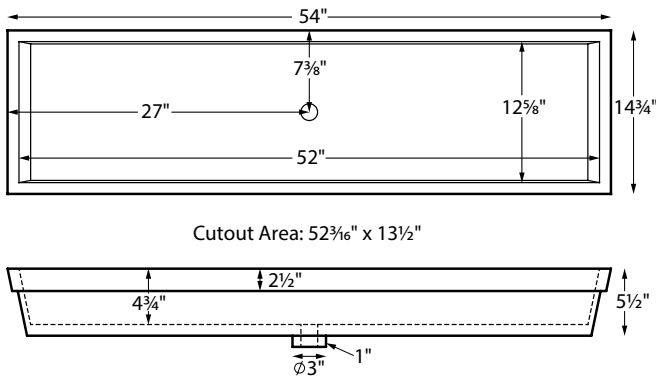

Petra 10 SR

Model # MTCS-752

54" x 14.75" x 5.5"

Bowl Size: 52" x 12.625"

Material SculptureStone®

Installation semi-recessed or undermount

Shipping Weight 55 lbs.

Petra 10 SR is a single-drain semi-recessed sink.

Cutout Area: 52³/₁₆" x 13¹/₂"

When semi-recessed, the top 2¹/₂" of the sink will rest on the counter.

Due to its handcrafted nature, always measure sink on-site to ensure cut-out accuracy.

When ordered as undermount, 1/2" x 3/8" lip detail accomodates most undermount clips (shown right).