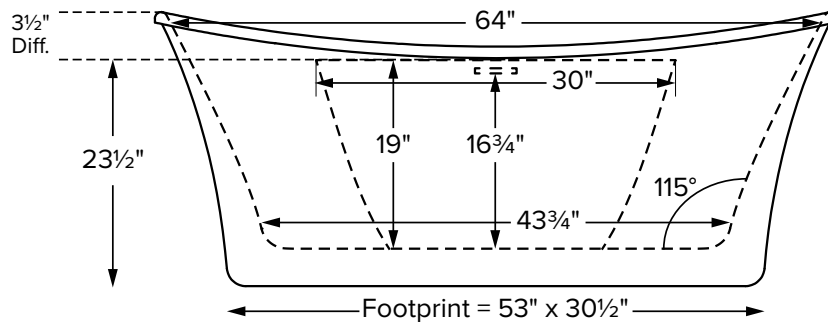

MTI BASICS® Tubs

MBLX6636

66.5" x 36" x 23.5"

GENERAL SPECIFICATIONS:

Installation: Freestanding

Material: Acrylic

Soaker Weight: 125 lbs / 57 kg

Maximum Fill: 80 gal to overflow

NOTE: Filling this tub to the maximum may require an above average size or dedicated water heater.

IMPORTANT ORDERING & INSTALLATION INFORMATION:

- This tub model includes an access panel as a standard feature for drain, optional Virtual Spout, and on select models, valve set installation.
- Access panel is visibly located behind the waste and overflow. Please consider access panel visibility before ordering and when planning final installation position.
- Access panel dimensions vary according to tub model and design. Tubs featuring an integrated faucet deck for valve installation will have a larger opening and panel size for easier installation.
- The Virtual Spout is installed below the water level of the tub. MTI supplies a Wilkins dual check valve and an Acme in-wall atmospheric vent to prevent backsiphonage. However, some areas of the country require additional backflow prevention when water is introduced to the bath below the water level. Please check local codes.
- Options listed cannot be combined with Designer Collection options.

• Before discarding tub crate, check for accessories that may be packaged inside.
• All product measurements are ±1/2".
• Specifications and configurations are subject to change without notice.
• Measurements herein supersede all others published prior to publication date below.