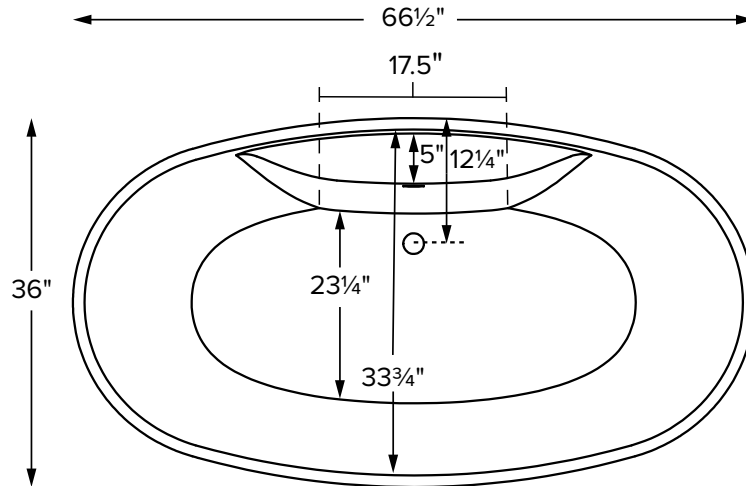

MTI BASICS® Tubs

MBLX6636

66.5" x 36" x 23.5"

GENERAL SPECIFICATIONS:

Installation: Freestanding

Material: Acrylic

Soaker Weight: 125 lbs / 57 kg

Maximum Fill: 80 gal to overflow

NOTE: Filling this tub to the maximum may require an above average size or dedicated water heater.

IMPORTANT ORDERING & INSTALLATION INFORMATION:

- This tub model includes an access panel as a standard feature for drain, optional Virtual Spout, and on select models, valve set installation.
- Access panel is visibly located behind the waste and overflow. Please consider access panel visibility before ordering and when planning final installation position.
- Access panel dimensions vary according to tub model and design. Tubs featuring an integrated faucet deck for valve installation will have a larger opening and panel size for easier installation.
- The Virtual Spout is installed below the water level of the tub. MTI supplies a Wilkins dual check valve and an Acme in-wall atmospheric vent to prevent backsiphonage. However, some areas of the country require additional backflow prevention when water is introduced to the bath below the water level. Please check local codes.
- Options listed cannot be combined with Designer Collection options.

• Before discarding tub crate, check for accessories that may be packaged inside.
• All product measurements are ±1/2".
• Specifications and configurations are subject to change without notice.
• Measurements herein supersede all others published prior to publication date below.