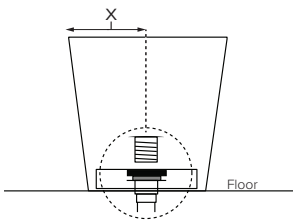

ELECTRICAL COMPONENTS & SPECIFICATIONS		
Required Electrical Service - 110 Volt		
Hydrotherapy Package	Components Included	GFCI
Air Massage	heated blower	1-15 amp
Electrical requirements may change with the addition of optional therapy components. See specific option details or installation information. CSA Certified C/US; B45.5/IAPMO ANSI Z124.1 and ANSI 112.19.7		

See the Installation & Operation Manual for more details.
MTI's Customer Service: Monday-Friday 8am-6pm EST
800-783-8827 or service@mtibaths.com

ORDERING AND INSTALLATION

- Before ordering or installing, please consider future access to equipment.
- Integrated overflow with toe tap drain included.
- Air baths require job site preparations for remote mounting the blower and required check valve. Check valve must be installed higher than the rim of the tub.
- Waterproof remote control included. Keypad is shipped loose and may be mounted nearby.
- Faucet valves cannot be installed on this tub model.

- Before discarding tub packaging, check for accessories that may be packaged inside.
- All product measurements are $\pm 1/2"$.
- Specifications and configurations are subject to change without notice.
- Measurements herein supersede all others published prior to publication date below.

CSA # MMCT- 401

©2025 by MTI Baths, Inc. Modification Rights Reserved

1 of 2

mti^o
BATHS

Rev. 01 02 2025