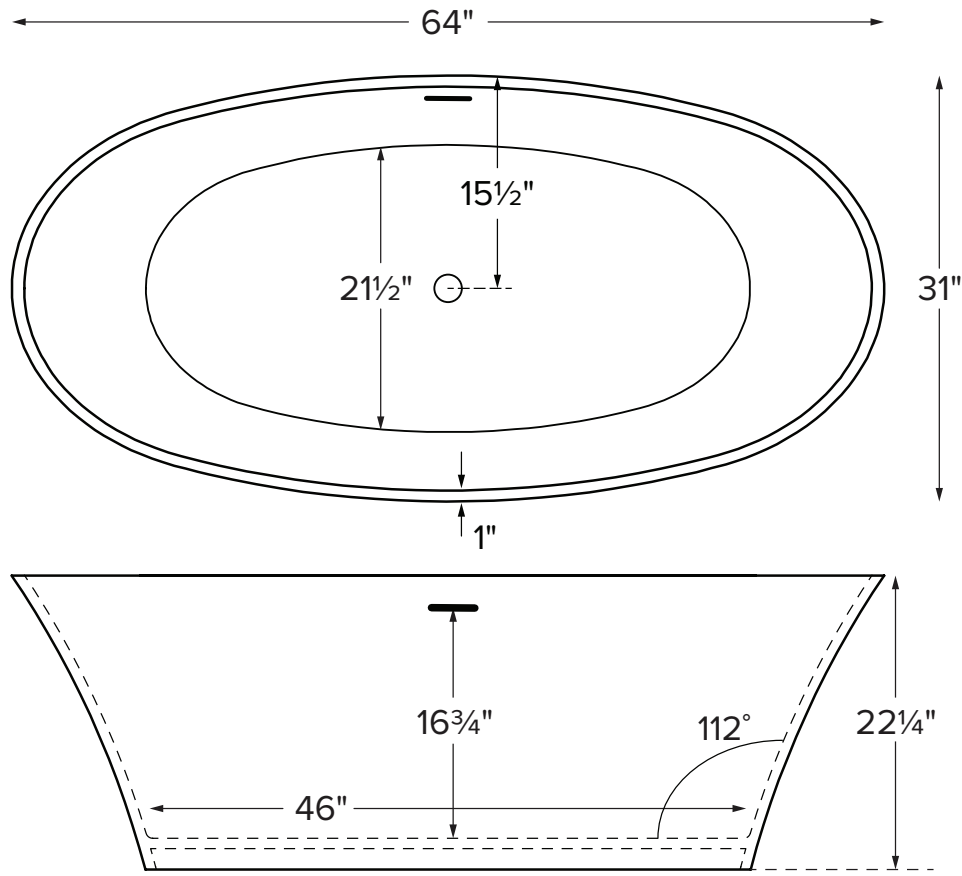

acquabella®

Adeline

MODEL 401
64" x 31" x 21.375"
FREESTANDING 71 gal to overflow
Mineral Composite
150 lbs / 68 kg soaker
Filling this tub to the maximum may require an above average size or dedicated water heater.

- Before discarding tub packaging, check for accessories that may be packaged inside.
- All product measurements are $\pm 1/2"$.
- Specifications and configurations are subject to change without notice.
- Measurements herein supersede all others published prior to publication date below.