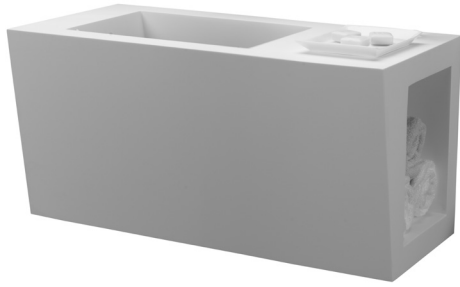

# Boutique Collection Wall-Mount Sinks

**Petra 2**  
 MODEL # MTCS-VWM802  
 30" x 15" x 15"

Left hand bowl shown, right hand bowl is mirror image.

Storage Area measures:  
 11" tall x 8 5/8" wide x 8 1/2" deep

## CONSTRUCTION AND STANDARD FEATURES

- Petra 2 bowl measures 15" x 11" x 5". Custom sizes are not available.
- Comes standard without faucet hole. Faucet can only be mounted on 4" deck. Specify holes on order.
- 1.5" drain opening. Comes without an overflow. Check local codes.
- Includes rear access for faucet and drain installation.
- Includes wall mounting bracket. Wall fasteners not included.
- One-piece construction using Engineered SculptureStone® (ESS) material.
- This material is non-porous, stain-, mold- and mildew-resistant.
- Approximately 70% of the material is organic, including minerals mined from the earth, making it "Green".
- Five-Year Limited Residential Warranty.