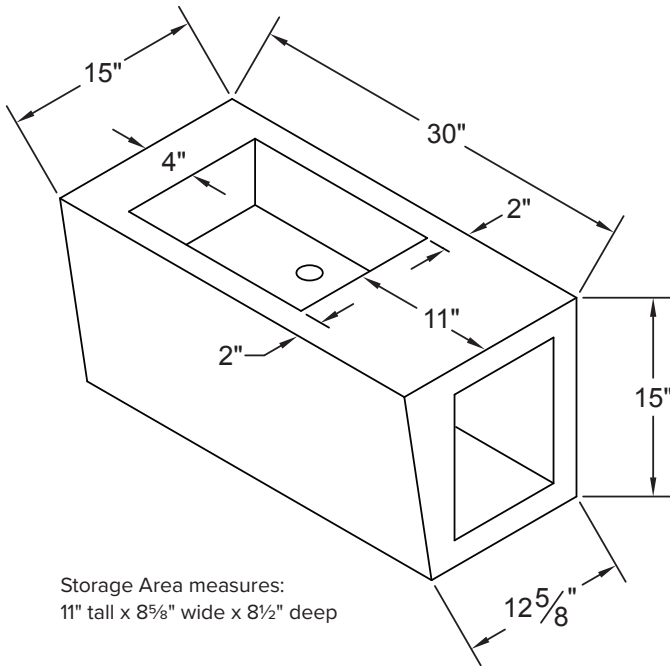

## GENERAL SPECIFICATIONS

**Material** - SculptureStone®

**Installation** - Wall-Mounted

*Due to the handcrafted nature of this product, please allow for a tolerance of up to ±1/2" for overall dimensions*

Left hand bowl shown, right hand bowl is mirror image.

Storage Area measures:  
 11" tall x 8 5/8" wide x 8 1/2" deep

## CONSTRUCTION AND STANDARD FEATURES

- Petra 2 bowl measures 15" x 11" x 5". Custom sizes are not available.
- Comes standard without faucet hole. Faucet can only be mounted on 4" deck. Specify holes on order.
- 1.5" drain opening. Comes without an overflow. Check local codes.
- Includes rear access for faucet and drain installation.
- Includes wall mounting bracket. Wall fasteners not included.
- One-piece construction using Engineered SculptureStone® (ESS) material.
- This material is non-porous, stain-, mold- and mildew-resistant.
- Approximately 70% of the material is organic, including minerals mined from the earth, making it "Green".
- Five-Year Limited Residential Warranty.