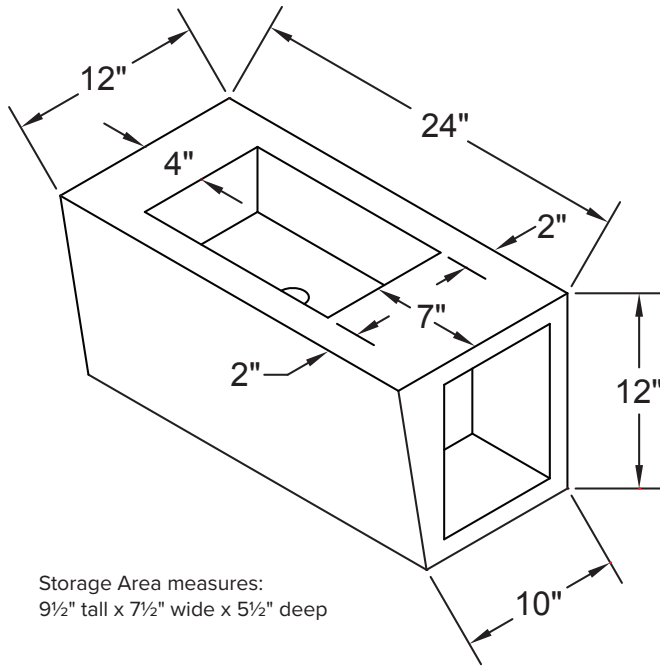

Petra 9
 MODEL # MTCS-VWM809
 24" x 12" x 12"

GENERAL SPECIFICATIONS

Material - SculptureStone®

Installation - Wall-Mounted

Due to the handcrafted nature of this product, please allow for a tolerance of up to ±1/2" for overall dimensions

Left hand bowl shown, right hand bowl is mirror image.

Storage Area measures:
 9½" tall x 7½" wide x 5½" deep

CONSTRUCTION AND STANDARD FEATURES

- Petra 9 bowl measures 13" x 8" x 4". Custom sizes are not available.
- Comes standard without faucet hole. Faucet can only be mounted on 4" deck. Specify holes on order.
- 1.5" drain opening. Comes without an overflow. Check local codes.
- Includes rear access for faucet and drain installation.
- Includes wall mounting bracket. Wall fasteners not included.
- One-piece construction using Engineered SculptureStone® (ESS) material.
- This material is non-porous, stain-, mold- and mildew-resistant.
- Approximately 70% of the material is organic, including minerals mined from the earth, making it "Green".
- Five-Year Limited Residential Warranty.

LENGTH	FINISH	PART #	PRICE	
24" x 12" x 12"	Matte	VSWM2412MT	\$3,245	Crate / Handling Fee Applies
	Gloss	VSWM2412GL	\$3,735	

Options

Must be ordered at time of purchase

Standard Color (CWH) White
Color Upgrade (CBI) \$265 Biscuit
Integrated Overflow
Front Bowl Installation (CIOF) \$150
Faucet Holes - comes standard without faucet holes
1-3 Holes (CFH) \$50
Countertop Options
Backsplash (CBSM) \$325
Sidesplash
Left (CSL) \$250
Right (CSR) \$250
Textured Front
Rippled (CTXR) \$170